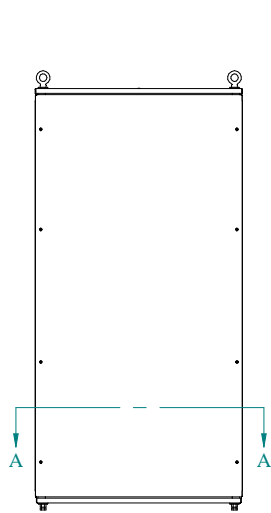

SECTION A-A

TOP VIEW

REAR VIEW

L.S. VIEW

FRONT VIEW

FRONT VIEW DOOR REMOVED

INNER PANEL

BOTTOM VIEW

PART NUMBERS	
HFMD1685	PAINTED TEXTURED GRAY RAL 7035

NOTES
Welded Assembly See Hammond Website for Additional Accessories

Data subject to change without notice. Isometric drawing not to scale.

**HAMMOND
MANUFACTURING™**