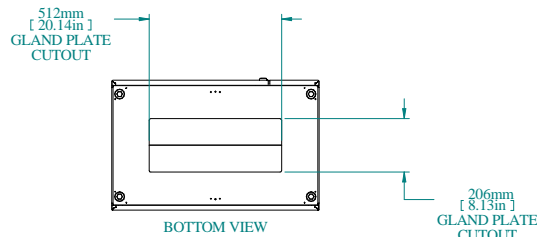

SECTION A-A

TOP VIEW

REAR VIEW

L.S. VIEW

FRONT VIEW

FRONT VIEW DOOR REMOVED

INNER PANEL

BOTTOM VIEW

PART NUMBERS	
HFMD1685	PAINTED TEXTURED GRAY RAL 7035

NOTES
Welded Assembly See Hammond Website for Additional Accessories

Data subject to change without notice. Isometric drawing not to scale.

**HAMMOND
MANUFACTURING™**