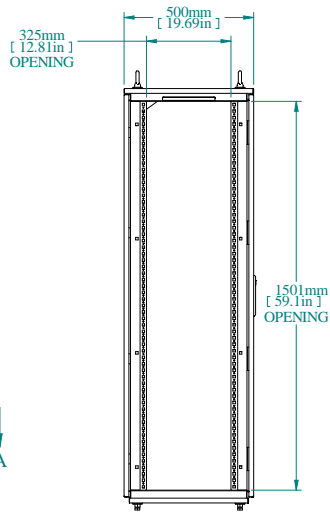

SECTION A-A

TOP VIEW

REAR VIEW

L.S. VIEW

FRONT VIEW

FRONT VIEW DOOR REMOVED

INNER PANEL

BOTTOM VIEW

PART NUMBERS	
HFMD1685	PAINTED TEXTURED GRAY RAL 7035

NOTES
Welded Assembly See Hammond Website for Additional Accessories

Data subject to change without notice. Isometric drawing not to scale.

**HAMMOND
MANUFACTURING™**