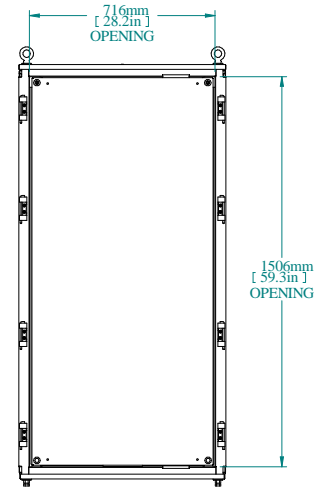

SECTION A-A

TOP VIEW

REAR VIEW

L.S. VIEW

FRONT VIEW

FRONT VIEW DOOR REMOVED

INNER PANEL

BOTTOM VIEW

PART NUMBERS	
HFMD1685	PAINTED TEXTURED GRAY RAL 7035

NOTES
Welded Assembly See Hammond Website for Additional Accessories

Data subject to change without notice. Isometric drawing not to scale.

**HAMMOND
MANUFACTURING™**