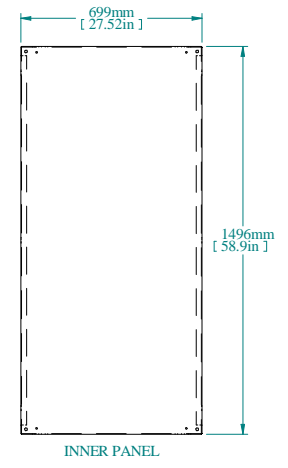

SECTION A-A

TOP VIEW

REAR VIEW

L.S. VIEW

FRONT VIEW

FRONT VIEW DOOR REMOVED

INNER PANEL

BOTTOM VIEW

PART NUMBERS	
HFMD1685	PAINTED TEXTURED GRAY RAL 7035

NOTES
Welded Assembly See Hammond Website for Additional Accessories

Data subject to change without notice. Isometric drawing not to scale.

**HAMMOND
MANUFACTURING™**