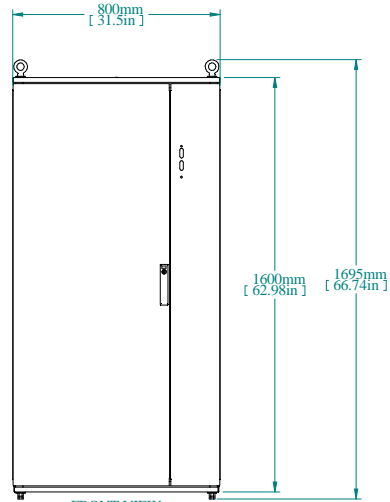

SECTION A-A

TOP VIEW

REAR VIEW

L.S. VIEW

FRONT VIEW

FRONT VIEW DOOR REMOVED

INNER PANEL

BOTTOM VIEW

PART NUMBERS	
HFMD1685	PAINTED TEXTURED GRAY RAL 7035

NOTES
Welded Assembly See Hammond Website for Additional Accessories

Data subject to change without notice. Isometric drawing not to scale.

**HAMMOND
MANUFACTURING™**