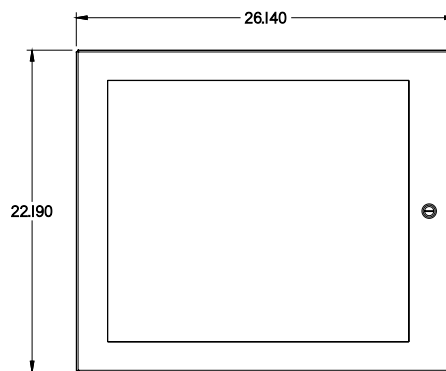

PART No. 1481WSSDH2430

for more information visit
www.hammfg.com

Data subject to change without notice

ISOMETRIC VIEW

BACK VIEW

LEFT SIDE VIEW

FRONT VIEW

RIGHT SIDE VIEW

BOTTOM VIEW