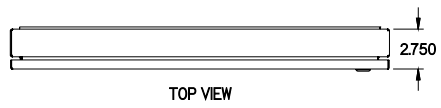

PART No. 1481WSSDH2430

for more information visit
www.hammfg.com

Data subject to change without notice

ISOMETRIC VIEW

BACK VIEW

LEFT SIDE VIEW

FRONT VIEW

RIGHT SIDE VIEW