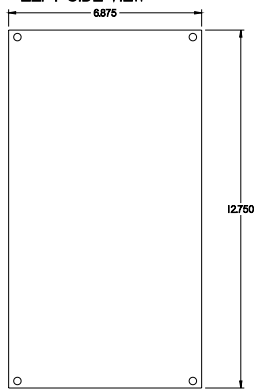

PART No. 1414PHMH6

for more information visit
www.hammfg.com

Data subject to change without notice

ISOMETRIC VIEW

TOP VIEW

BACK VIEW

LEFT SIDE VIEW

FRONT VIEW

RIGHT SIDE VIEW

INNER PANEL

BOTTOM VIEW