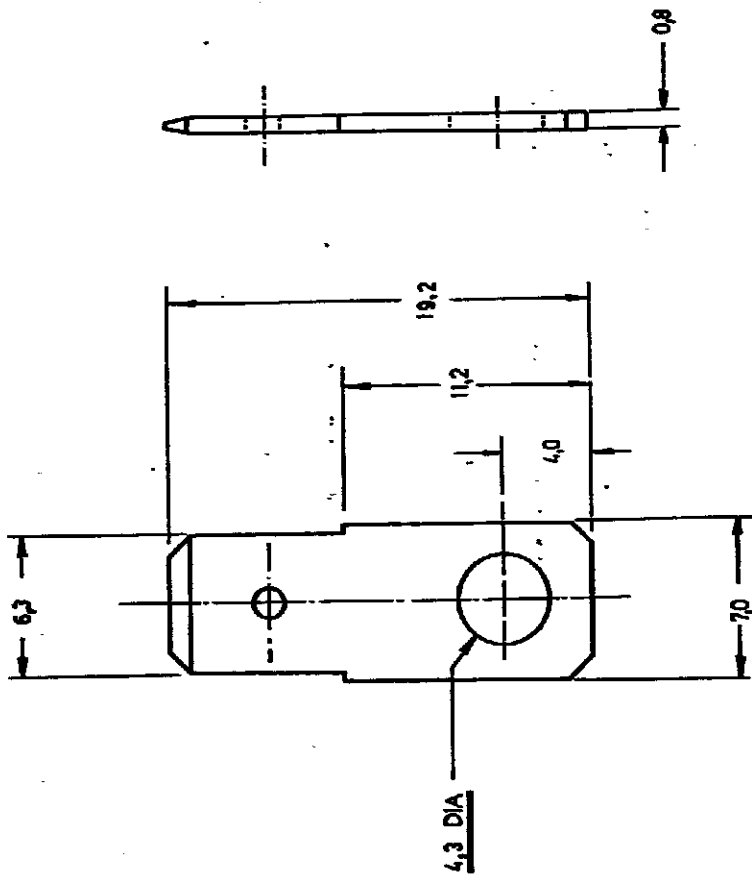

C -160257-E

DIMENSIONS IN MIL. —DO NOT SCALE PRINT

PARTNR	FINISH
160257-1	NONE
160257-2	TINPLATED

<p>CUSTOMER PRINT FOR REFERENCE ONLY</p> <p>©1964 by AMP Holland N.V. ALL RIGHTS RESERVED. A.M.P. PRODUCTS COVERED BY PATENTS AND/OR PATENTS PENDING.</p>		<p>DR. J. E. M. BERNHARDT DATE: 1-1-64</p> <p>CHK. 1-1-64 DATE: 1-1-64</p> <p>TYPE: A.M. PRINT DIST. LOG. NUMBER: H A C -160257-E</p> <p>SCALE: 4:1 WIRE SIZE: 28 GMA: 1.5 MIN.:</p>		<p>DESCRIPTION</p>	
9-8-7-6-5-4-3-2-1	REQUIRED PER ASSEMBLY	NUMBER	NAME	REMARKS	ITEM NO.
		BRASS		SEE TABLE	
		<p>AMP AMP-HOLLAND N.V. 1--HERTOEGENDECH HOLLAND</p>		<p>DATE: 1-1-64</p>	
		<p>SCALE: 4:1</p>		<p>DATE: 1-1-64</p>	
		<p>WIRE SIZE: 28</p>		<p>DATE: 1-1-64</p>	
		<p>GMA: 1.5</p>		<p>DATE: 1-1-64</p>	
		<p>MIN.:</p>		<p>DATE: 1-1-64</p>	

AMP 1257 H