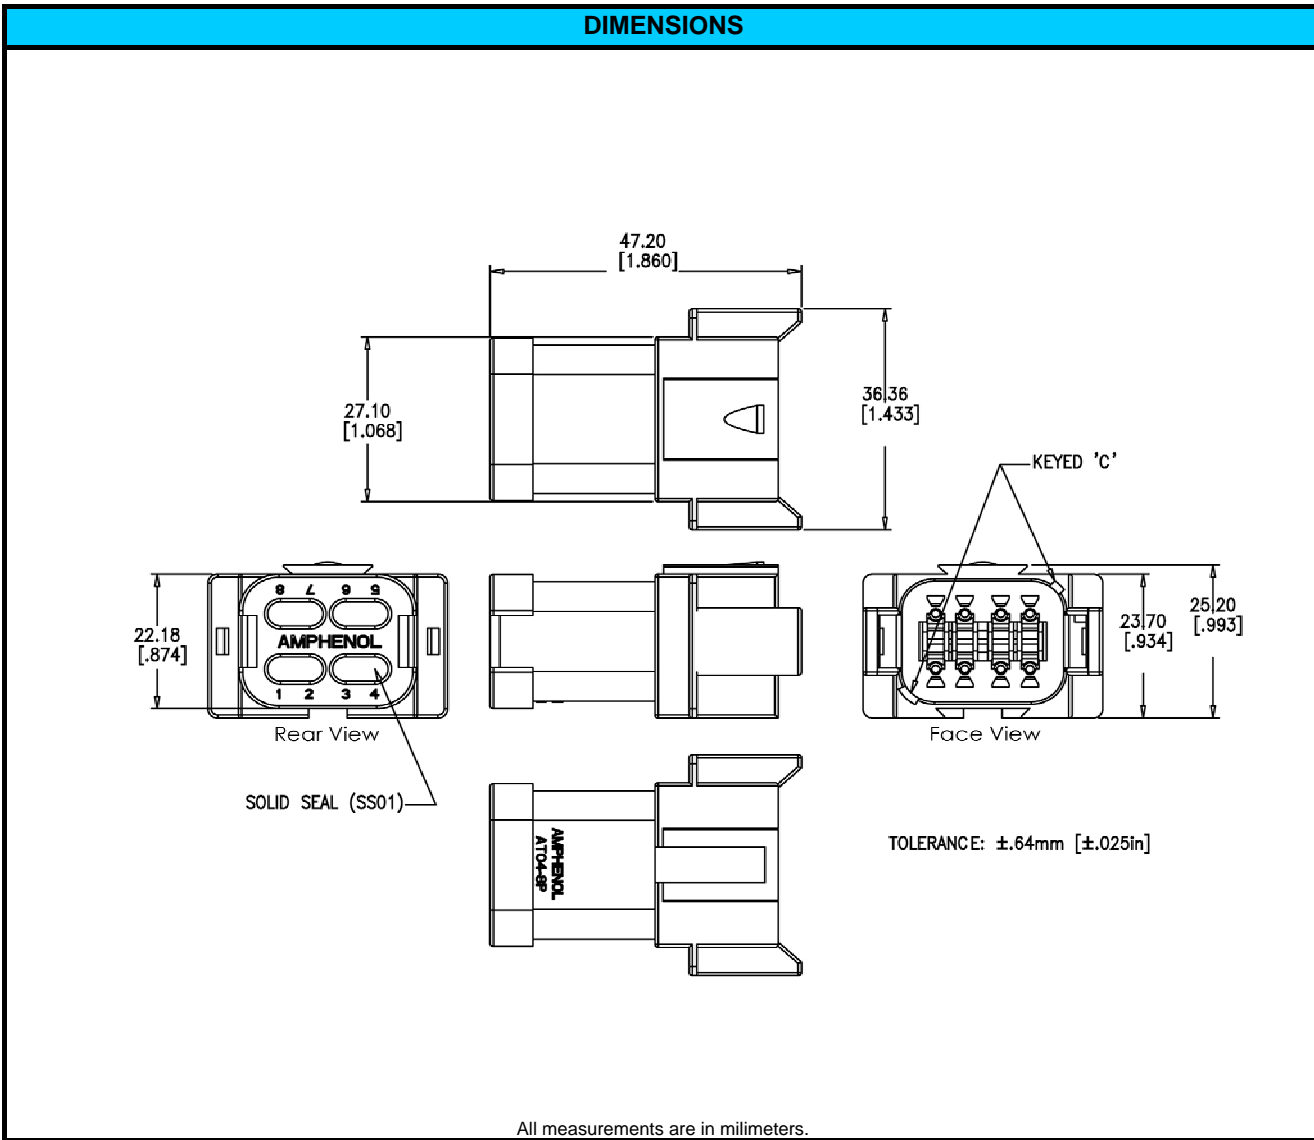

CONFIGURATION	PART NUMBER
Rectpt, 8 Way, Key C, Solid Rear Seal, End Cap	AT04-08PC-SS01

<b>NOTES:</b>	
<b>CONTACT SIZE</b>	16
<b>WIRE RANGE</b>	NA
<b>HOUSING COLOR</b>	GREEN
<b>MATING CONNECTOR:</b>	AT06-08SC
<b>REV: NC</b>	UNCONTROLLED DOCUMENT
<b>DATE 8-July-2009</b>	INFORMATION SUBJECT TO CHANGE WITHOUT NOTICE