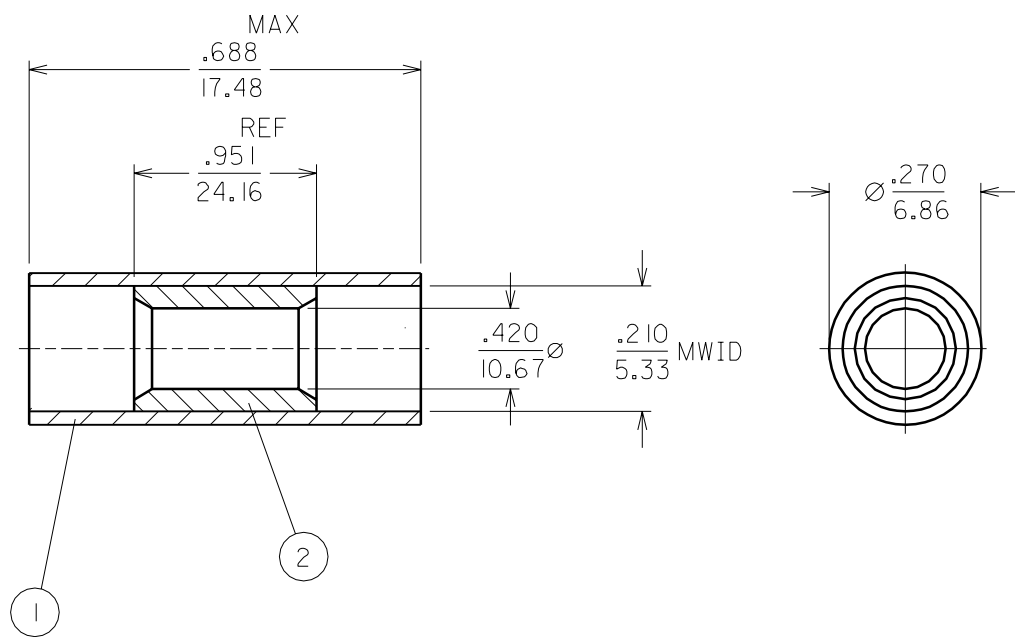

DRWG. NO.

MWID=MAXIUM WIRE INSULATION DIAMETER

- NOTES:
- 1. COLOR CODED INSULATION, YELLOW, NYLON
 - 2. BUTT SPLICE TIN PLATED COPPER

WIRE SIZE = 12-10 AWG
2.6-6.6 MM²

REVISE ONLY ON CAD SYSTEM

TITLE
 NYLAKRIMP
 PARALLEL SPLICE
 12-10 AWG

DRWG. BY RCM
 CHK'D. BY JM
 APP'D. BY FP
 SCALE NONE

molex ETC INC.
 PINELLAS PARK, FLA. 34665 U.S.A.
 PART NO. CS-N-303
 FILE NAME CSN303CD

SHEET NO.
 DATE 07/08/93
 DRWG. NO.
 THIS DRAWING CONTAINS INFORMATION THAT IS PROPRIETARY TO MOLEX-ETC INC. AND SHOULD NOT BE USED WITHOUT WRITTEN PERMISSION.
 DIV.
 SIZE A