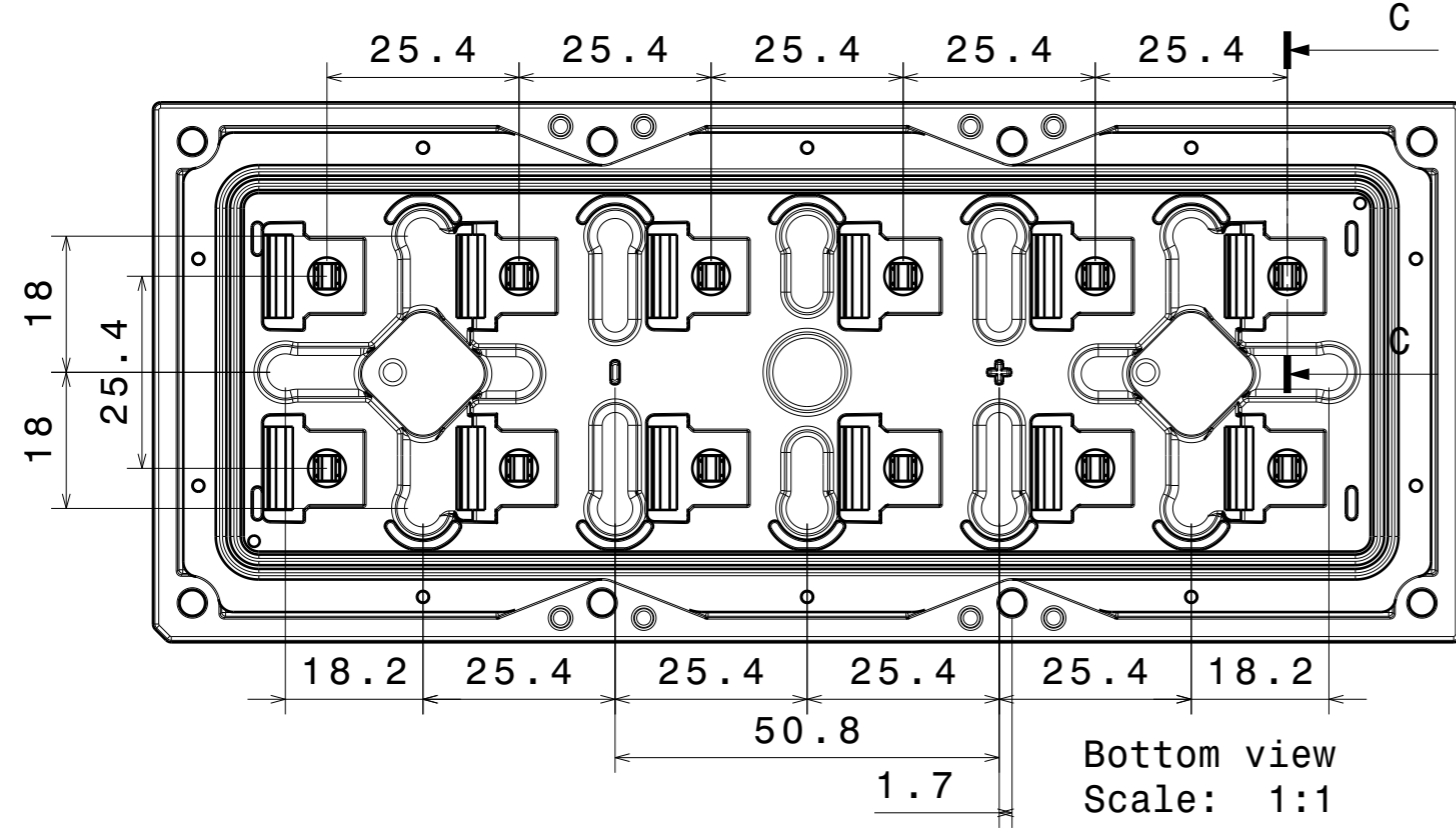

Top view  
Scale: 1:1

Section view A-A  
Scale: 2:1

Bottom view  
Scale: 1:1

Section view C-C  
Scale: 2:1

INDEX	PART NO	DESCRIPTION	MATERIAL	COLOUR
1	C15361	STRADA-IP-2X6-T2-B	PMMA	Clear
2	C14018	2X6-SEAL25	Silicone	White

Tolerances if not otherwise shown  
According to DIN ISO 2768-1  
Linear measures:  
Up to 30mm class M, otherwise class C.  
According to DIN ISO 2768-2  
Form and position: class L

**LEDiL** LediL Oy  
Salorankatu 10  
FIN 24240 SALO  
Finland

SIZE **A3** PART NUMBER **CS15363**

SCALE 1:1 WEIGHT SHEET 1/1