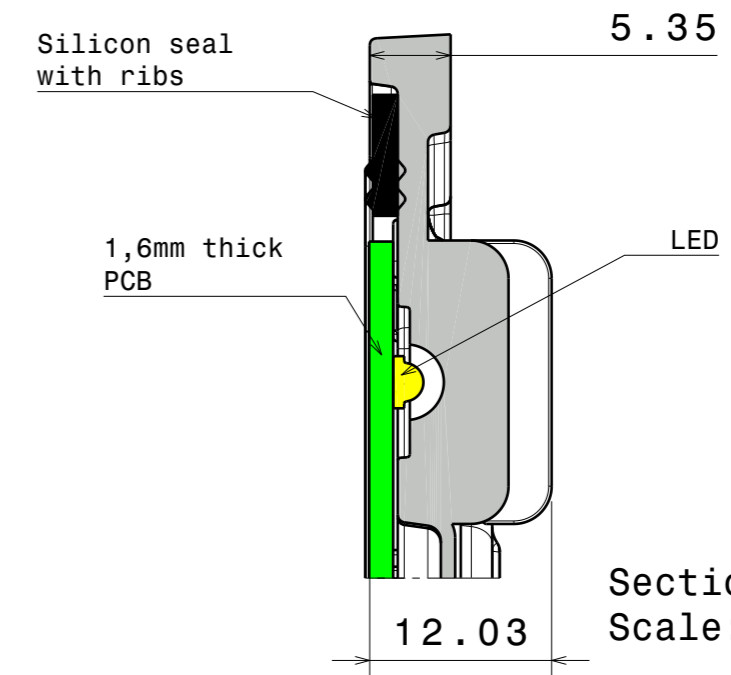

Top view  
Scale: 1:1

Section view A-A  
Scale: 2:1

Bottom view  
Scale: 1:1

Section view C-C  
Scale: 2:1

INDEX	PART NO	DESCRIPTION	MATERIAL	COLOUR
1	C15361	STRADA-IP-2X6-T2-B	PMMA	Clear
2	C14018	2X6-SEAL25	Silicone	White

Tolerances if not otherwise shown  
According to DIN ISO 2768-1  
Linear measures:  
Up to 30mm class M, otherwise class C.  
According to DIN ISO 2768-2  
Form and position: class L

**LEDiL** LediL Oy  
Salorankatu 10  
FIN 24240 SALO  
Finland

SIZE **A3** PART NUMBER **CS15363**

SCALE 1:1 WEIGHT SHEET 1/1