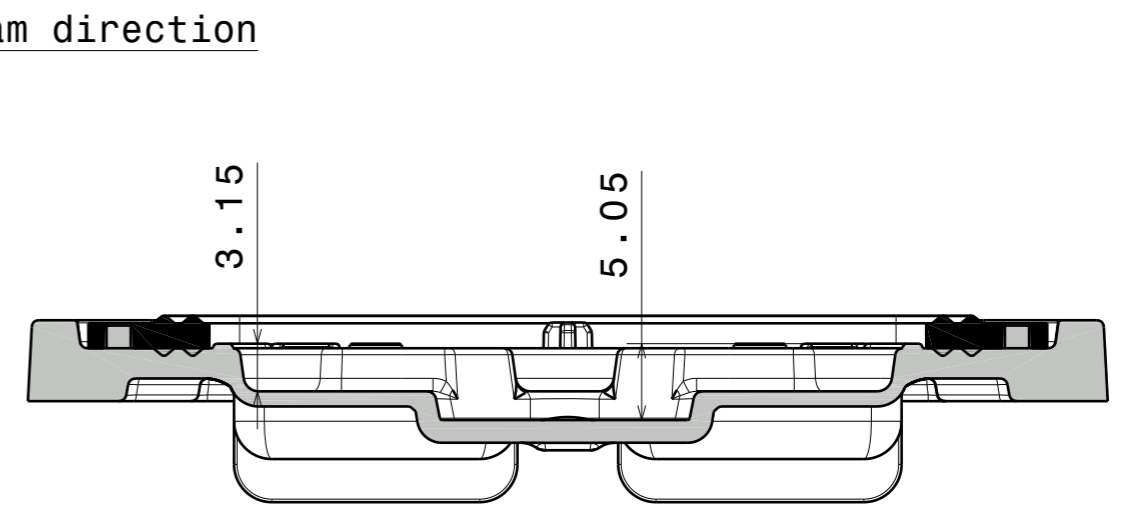

Top view  
Scale: 1:1

Section view A-A  
Scale: 2:1

Bottom view  
Scale: 1:1

Section view C-C  
Scale: 2:1

INDEX	PART NO	DESCRIPTION	MATERIAL	COLOUR
1	C15361	STRADA-IP-2X6-T2-B	PMMA	Clear
2	C14018	2X6-SEAL25	Silicone	White

Tolerances if not otherwise shown  
According to DIN ISO 2768-1  
Linear measures:  
Up to 30mm class M, otherwise class C.  
According to DIN ISO 2768-2  
Form and position: class L

**LEDiL** LediL Oy  
Salorankatu 10  
FIN 24240 SALO  
Finland

SIZE **A3** PART NUMBER **CS15363**

SCALE 1:1 WEIGHT SHEET 1/1