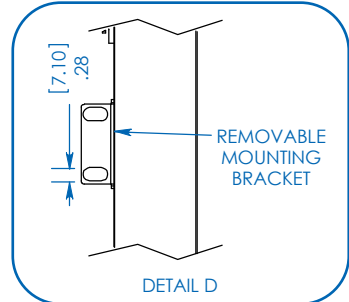

Tripp Lite has a policy of continuous improvement. Specifications are subject to change without notice.

- Distributes power to 42 outlets (14 5-15/20R per phase)
- Displays load for any output phase in real time
- Perfect for rackmount server, network and telecom applications

**SEE NEXT PAGE FOR DETAILED UNIT MEASUREMENTS**

1111 W. 35th Street  
Chicago, IL 60609 USA  
773.869.1234  
www.tripplite.com

Dimensions: [mm] INCHES

Tripp Lite has a policy of continuous improvement. Specifications are subject to change without notice.