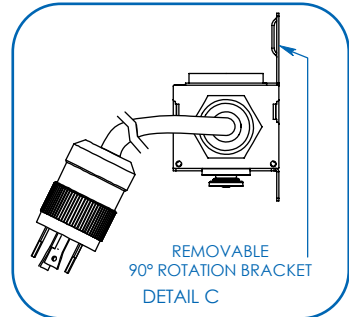

Tripp Lite has a policy of continuous improvement. Specifications are subject to change without notice.

- Distributes power to 42 outlets (14 5-15/20R per phase)
- Displays load for any output phase in real time
- Perfect for rackmount server, network and telecom applications

**SEE NEXT PAGE FOR DETAILED UNIT MEASUREMENTS**

1111 W. 35th Street  
Chicago, IL 60609 USA  
773.869.1234  
www.tripplite.com

Dimensions: [mm] INCHES

Tripp Lite has a policy of continuous improvement. Specifications are subject to change without notice.