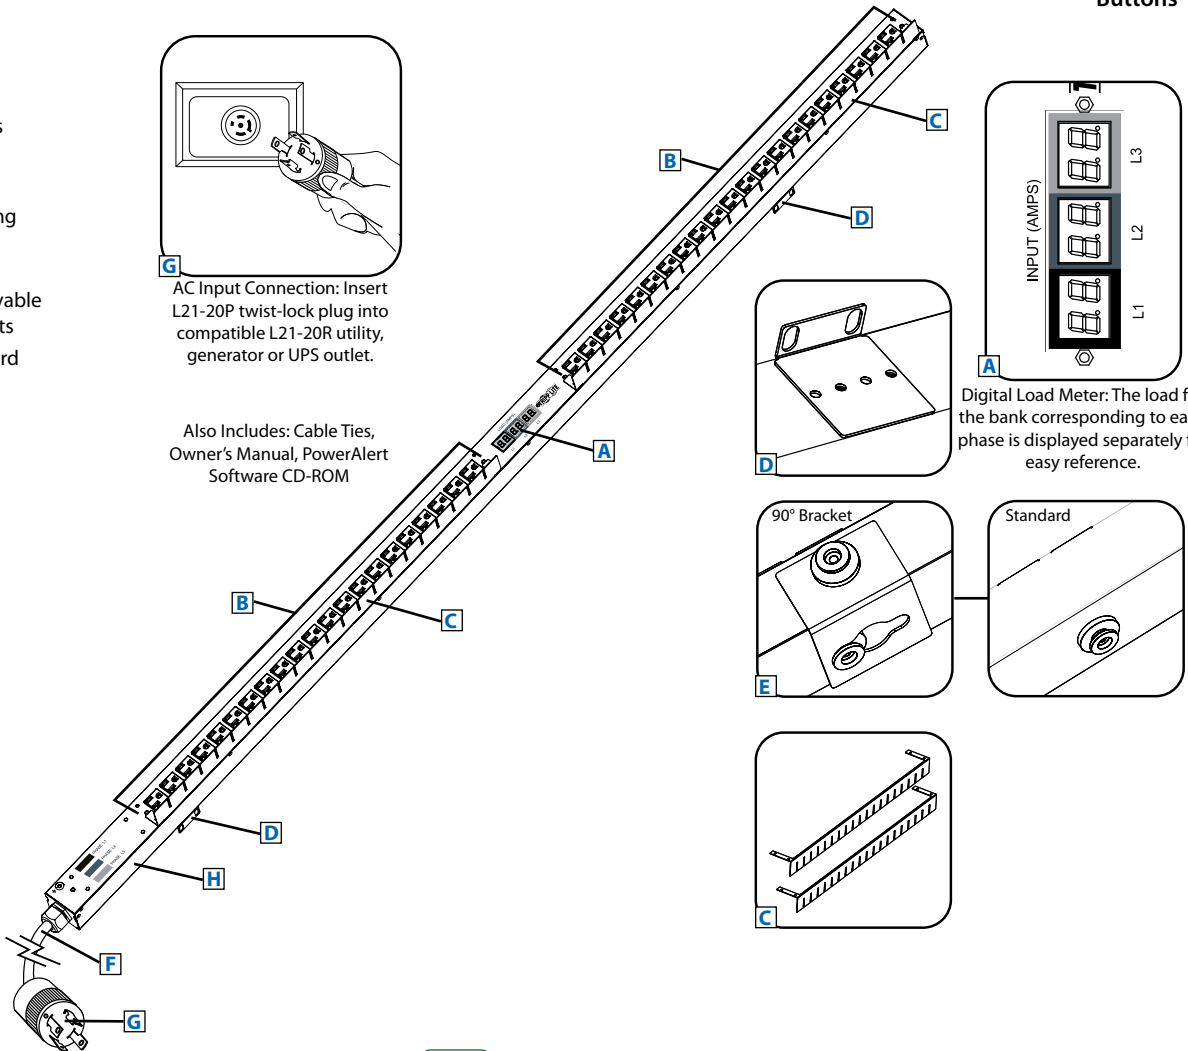

**Toolless Mounting Buttons**

- A** Digital Load Meter
- B** NEMA 5-20R Outlets
- C** Removable Cord Retention Brackets
- D** Removable Mounting Brackets
- E** Toolless Mounting Buttons with Removable 90° Rotation Brackets
- F** 6-ft. Input Power Cord
- G** L21-20P Twist-Lock Input Plug
- H** Durable Metal Case

AC Input Connection: Insert L21-20P twist-lock plug into compatible L21-20R utility, generator or UPS outlet.

Also Includes: Cable Ties, Owner's Manual, PowerAlert Software CD-ROM

Digital Load Meter: The load for the bank corresponding to each phase is displayed separately for easy reference.

Tripp Lite has a policy of continuous improvement. Specifications are subject to change without notice.

- Distributes power to 42 outlets (14 5-15/20R per phase)
- Displays load for any output phase in real time
- Perfect for rackmount server, network and telecom applications

**SEE NEXT PAGE FOR DETAILED UNIT MEASUREMENTS**

1111 W. 35th Street  
Chicago, IL 60609 USA  
773.869.1234  
www.tripplite.com

Dimensions: [mm] INCHES

Tripp Lite has a policy of continuous improvement. Specifications are subject to change without notice.