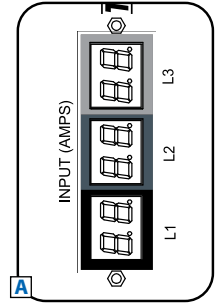

**Toolless Mounting Buttons**

- A** Digital Load Meter
- B** NEMA 5-20R Outlets
- C** Removable Cord Retention Brackets
- D** Removable Mounting Brackets
- E** Toolless Mounting Buttons with Removable 90° Rotation Brackets
- F** 6-ft. Input Power Cord
- G** L21-20P Twist-Lock Input Plug
- H** Durable Metal Case

AC Input Connection: Insert L21-20P twist-lock plug into compatible L21-20R utility, generator or UPS outlet.

Also Includes: Cable Ties, Owner's Manual, PowerAlert Software CD-ROM

Digital Load Meter: The load for the bank corresponding to each phase is displayed separately for easy reference.

### Specifications

Model	PDU3MV6L2120LV
Voltage	208V 3-Phase Input/120V Single-Phase Output
Frequency	50/60Hz
Load Capacity	5.7kW
Input Plug	L21-20P
Input Cord Length	6 ft.
Outlets	42 (NEMA 5-15/20R)
Primary Mounting Option	0U (Vertical) Rackmount
Unit Weight & Dimensions	12.7 lbs / 70 x 1.93 x 2.2 in.
	<i>See next page for detailed unit measurements.</i>
Certifications	Tested to UL 60950-1 (US & Canada), NOM (Mexico), FCC Class A

Tripp Lite has a policy of continuous improvement. Specifications are subject to change without notice.

- Distributes power to 42 outlets (14 5-15/20R per phase)
- Displays load for any output phase in real time
- Perfect for rackmount server, network and telecom applications