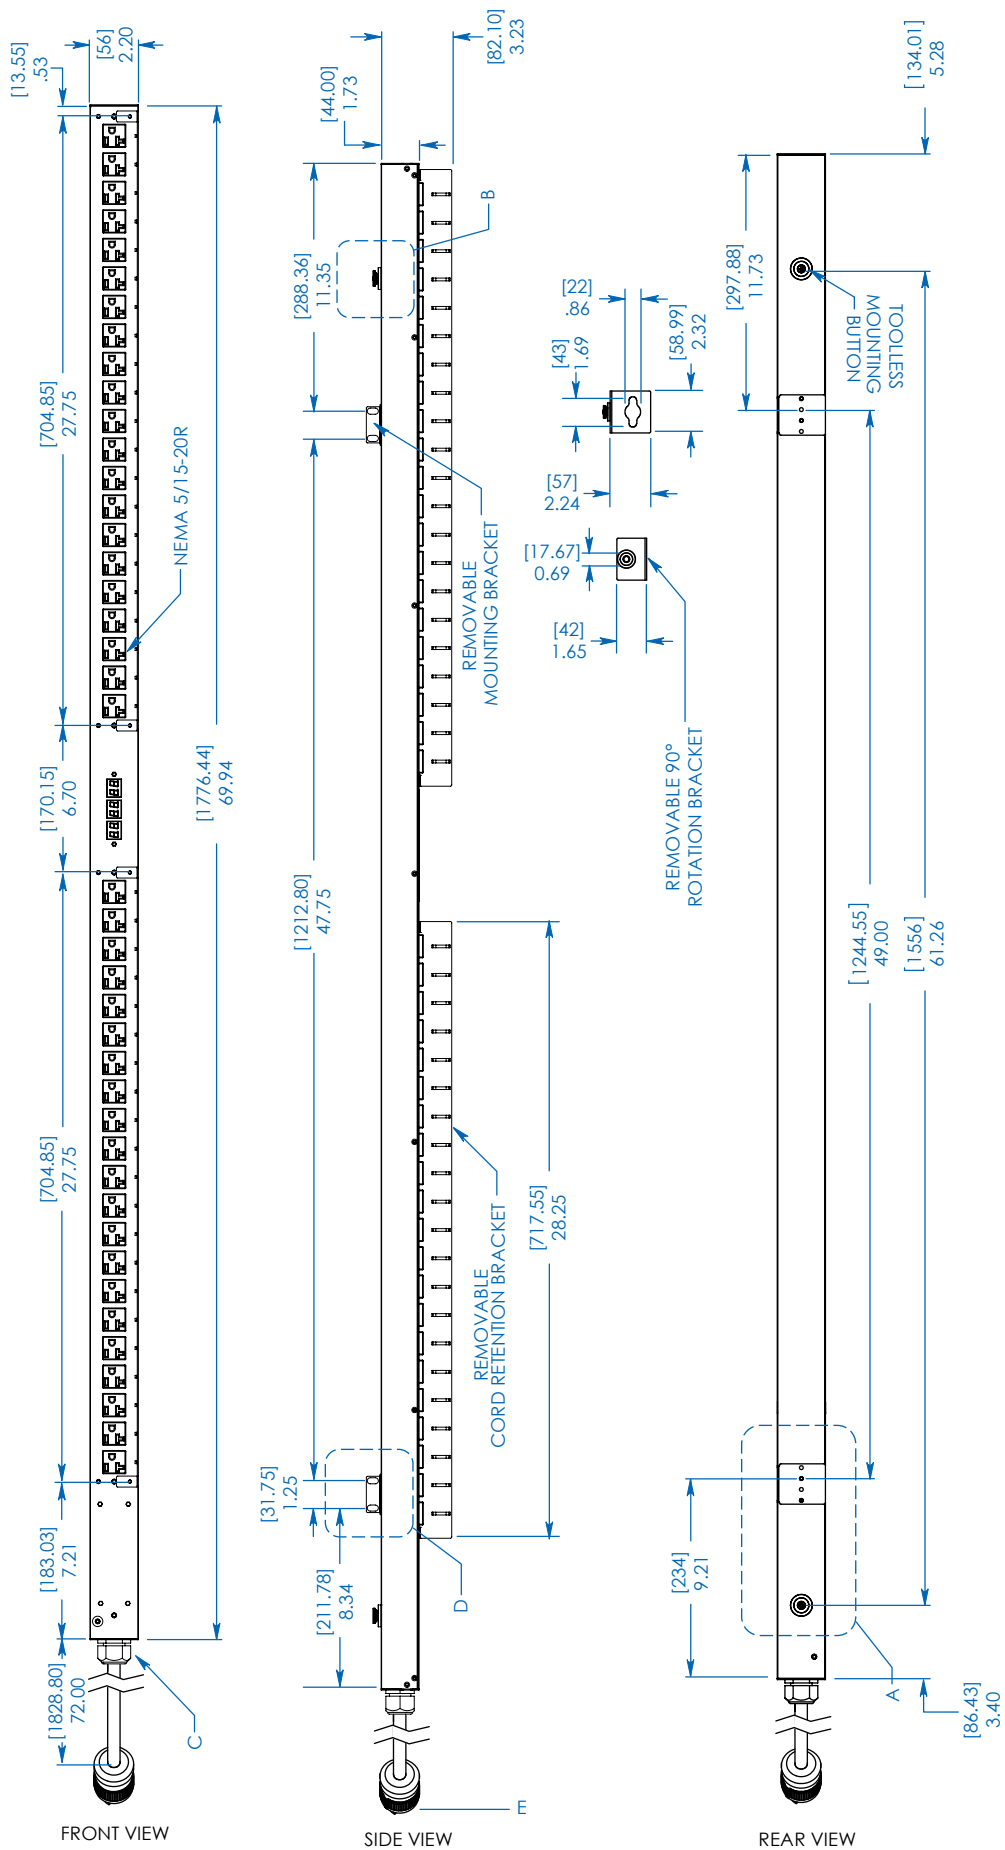

### Specifications

Model	PDU3MV6L2120LV
Voltage	208V 3-Phase Input/120V Single-Phase Output
Frequency	50/60Hz
Load Capacity	5.7kW
Input Plug	L21-20P
Input Cord Length	6 ft.
Outlets	42 (NEMA 5-15/20R)
Primary Mounting Option	0U (Vertical) Rackmount
Unit Weight & Dimensions	12.7 lbs / 70 x 1.93 x 2.2 in.
	<i>See next page for detailed unit measurements.</i>
Certifications	Tested to UL 60950-1 (US & Canada), NOM (Mexico), FCC Class A

Tripp Lite has a policy of continuous improvement. Specifications are subject to change without notice.

- Distributes power to 42 outlets (14 5-15/20R per phase)
- Displays load for any output phase in real time
- Perfect for rackmount server, network and telecom applications

**SEE NEXT PAGE FOR DETAILED UNIT MEASUREMENTS**

1111 W. 35th Street  
Chicago, IL 60609 USA  
773.869.1234  
www.tripplite.com

Dimensions: [mm] INCHES

Tripp Lite has a policy of continuous improvement. Specifications are subject to change without notice.