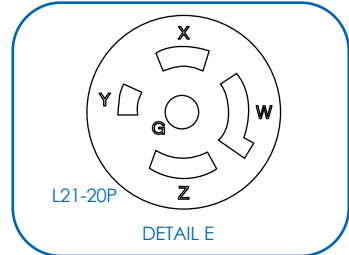

### Specifications

Model	PDU3MV6L2120LV
Voltage	208V 3-Phase Input/120V Single-Phase Output
Frequency	50/60Hz
Load Capacity	5.7kW
Input Plug	L21-20P
Input Cord Length	6 ft.
Outlets	42 (NEMA 5-15/20R)
Primary Mounting Option	0U (Vertical) Rackmount
Unit Weight & Dimensions	12.7 lbs / 70 x 1.93 x 2.2 in.
	<i>See next page for detailed unit measurements.</i>
Certifications	Tested to UL 60950-1 (US & Canada), NOM (Mexico), FCC Class A

Tripp Lite has a policy of continuous improvement. Specifications are subject to change without notice.

- Distributes power to 42 outlets (14 5-15/20R per phase)
- Displays load for any output phase in real time
- Perfect for rackmount server, network and telecom applications

**SEE NEXT PAGE FOR DETAILED UNIT MEASUREMENTS**

1111 W. 35th Street  
Chicago, IL 60609 USA  
773.869.1234  
www.tripplite.com

Dimensions: [mm] INCHES

Tripp Lite has a policy of continuous improvement. Specifications are subject to change without notice.