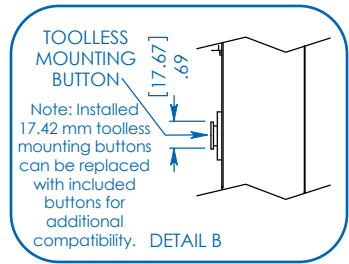

### Specifications

Model	PDU3MV6L2120LV
Voltage	208V 3-Phase Input/120V Single-Phase Output
Frequency	50/60Hz
Load Capacity	5.7kW
Input Plug	L21-20P
Input Cord Length	6 ft.
Outlets	42 (NEMA 5-15/20R)
Primary Mounting Option	0U (Vertical) Rackmount
Unit Weight & Dimensions	12.7 lbs / 70 x 1.93 x 2.2 in.
	<i>See next page for detailed unit measurements.</i>
Certifications	Tested to UL 60950-1 (US & Canada), NOM (Mexico), FCC Class A

Tripp Lite has a policy of continuous improvement. Specifications are subject to change without notice.

- Distributes power to 42 outlets (14 5-15/20R per phase)
- Displays load for any output phase in real time
- Perfect for rackmount server, network and telecom applications

**SEE NEXT PAGE FOR DETAILED UNIT MEASUREMENTS**

1111 W. 35th Street  
Chicago, IL 60609 USA  
773.869.1234  
www.tripplite.com

Dimensions: [mm] INCHES

Tripp Lite has a policy of continuous improvement. Specifications are subject to change without notice.