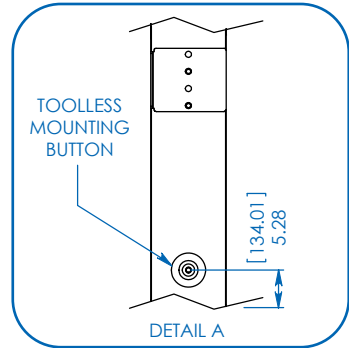

Tripp Lite has a policy of continuous improvement. Specifications are subject to change without notice.

- Distributes power to 42 outlets (14 5-15/20R per phase)
- Displays load for any output phase in real time
- Perfect for rackmount server, network and telecom applications

**SEE NEXT PAGE FOR DETAILED UNIT MEASUREMENTS**

1111 W. 35th Street  
Chicago, IL 60609 USA  
773.869.1234  
www.tripplite.com

Dimensions: [mm] INCHES

Tripp Lite has a policy of continuous improvement. Specifications are subject to change without notice.