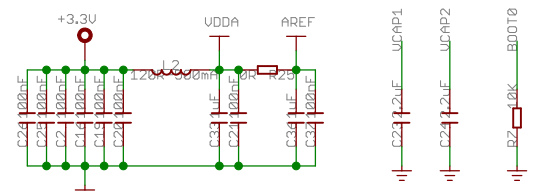

# SeeedStudio

TITLE: Arch Max

Design:	Check:
Date:	Vision:
Sheet: 1/1	

SeeedStudio

TITLE: Arch Max		
Design:	Check:	
Date:	Vision:	Sheet: 1/1

**SeeedStudio**

**TITLE:** Arch Max

<b>Design:</b>	<b>Check:</b>
<b>Date:</b>	<b>Vision:</b>
<b>Sheet:</b> 1/1	