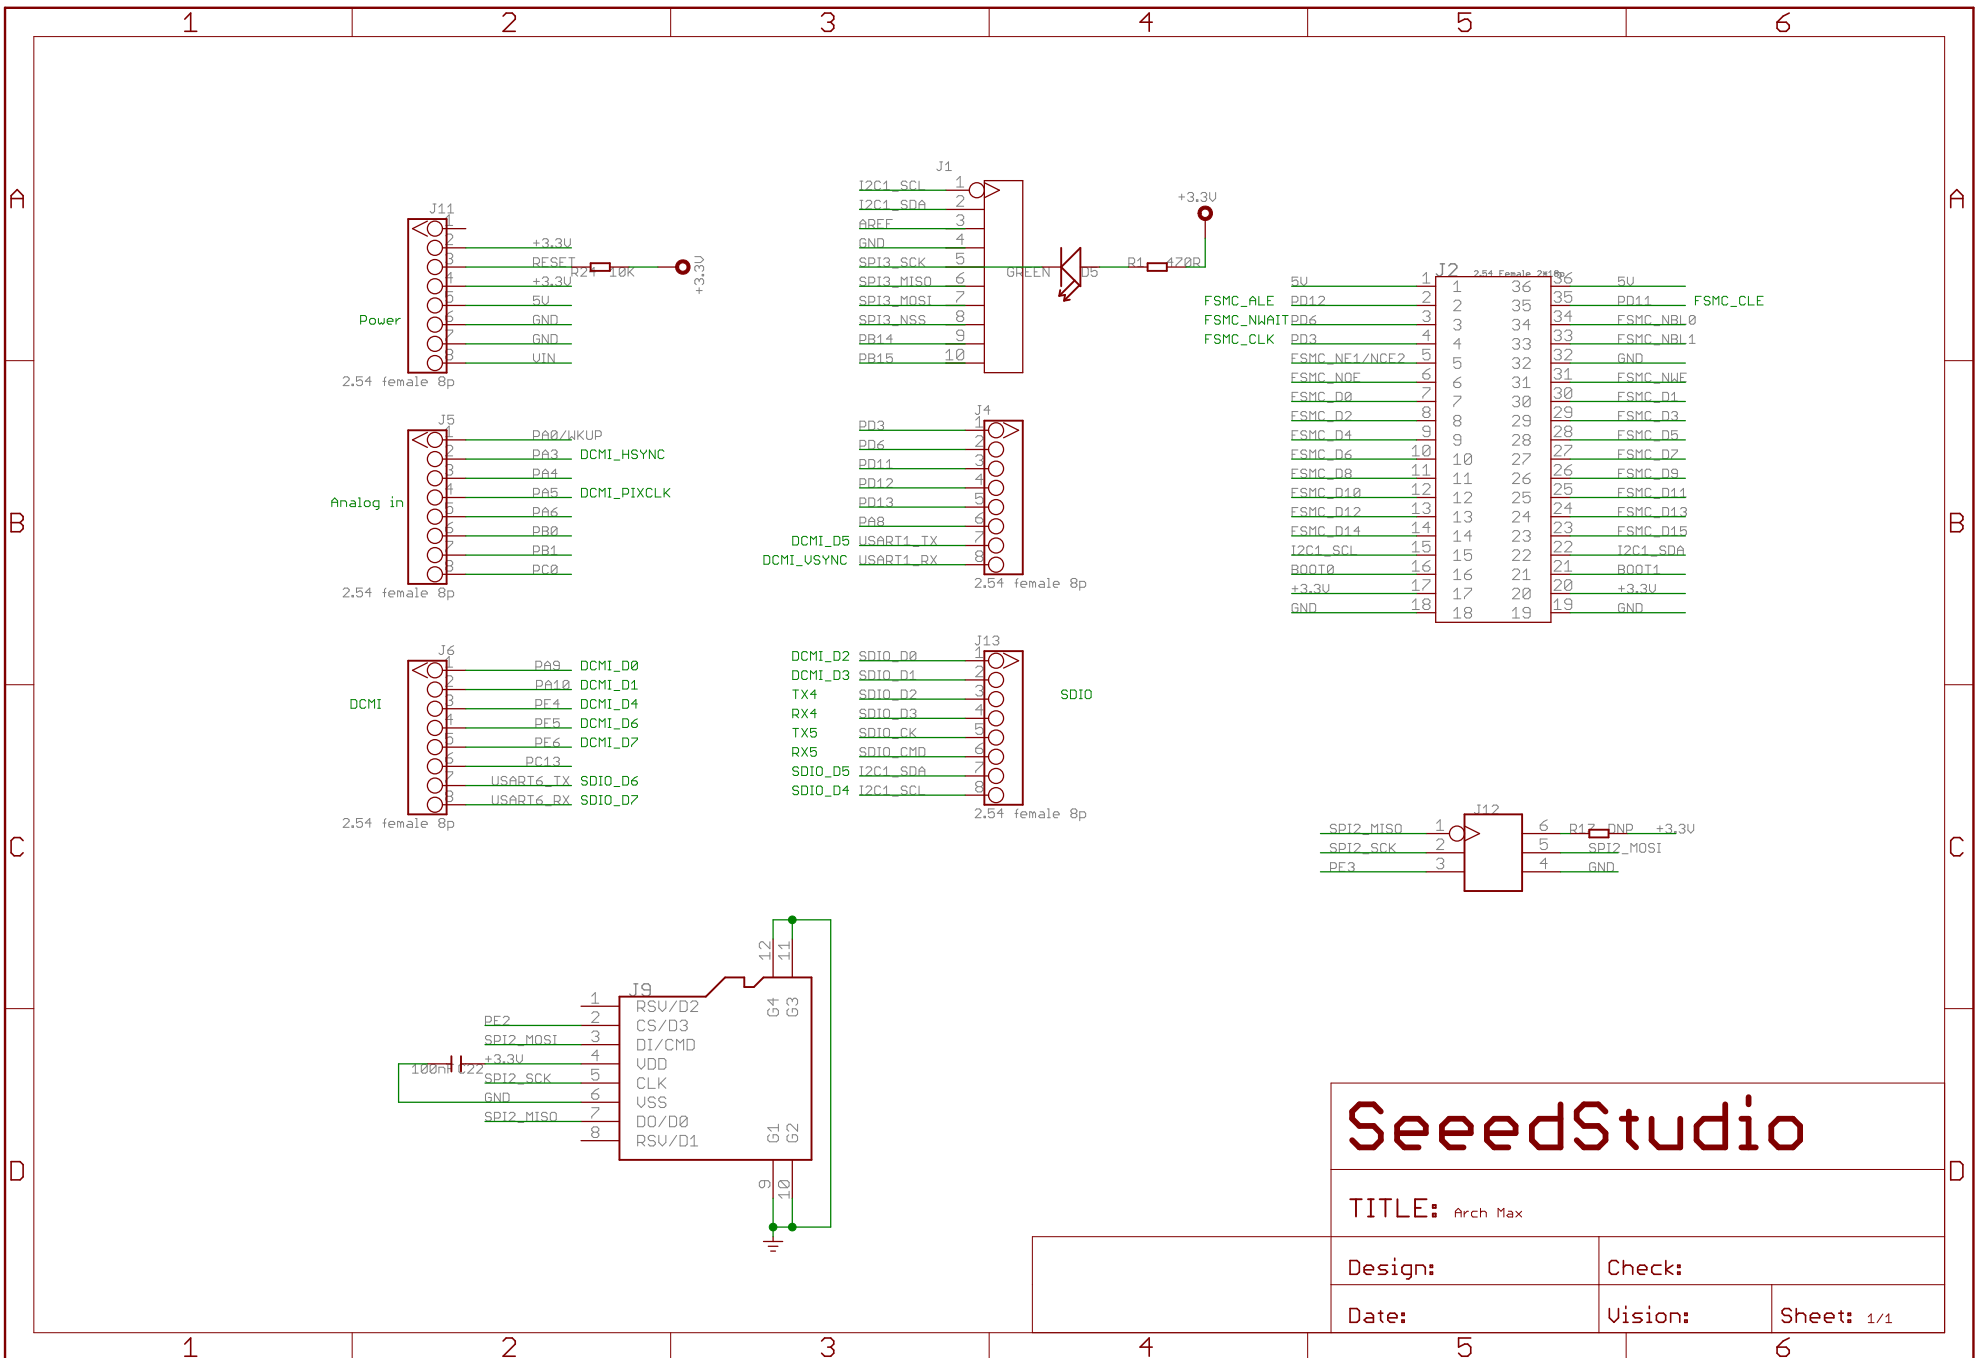

# SeeedStudio

TITLE: Arch Max

Design:	Check:
Date:	Vision:
Sheet: 1/1	

SeeedStudio

TITLE: Arch Max		
Design:	Check:	
Date:	Vision:	Sheet: 1/1

**SeeedStudio**

**TITLE:** Arch Max

<b>Design:</b>	<b>Check:</b>
<b>Date:</b>	<b>Vision:</b>
<b>Sheet:</b> 1/1	

# SeeedStudio

TITLE: Arch Max		
Design:	Check:	
Date:	Vision:	Sheet: 1/1