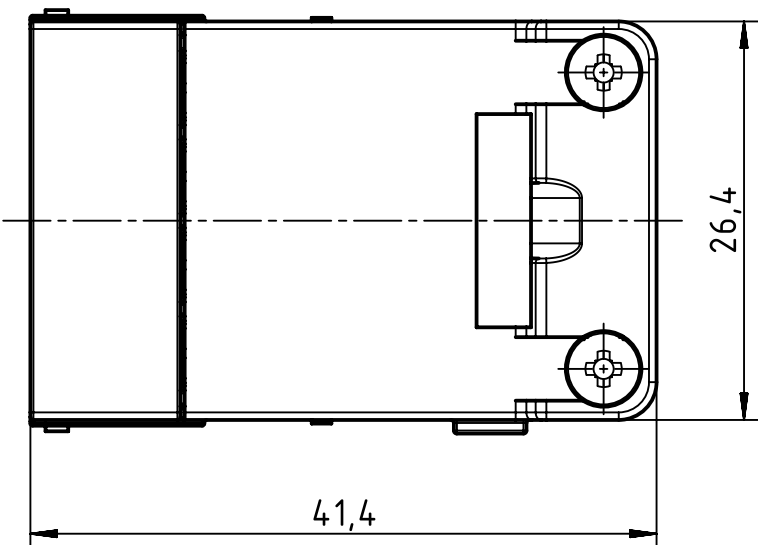

1 2 3 4 5 6

A

wiring acc. EIA/TIA 568A
view from termination side

brown	8•	•7	white/brown
blue	6•	•5	white/blue
orange	4•	•3	white/orange
green	2•	•1	white/green

wiring acc. EIA/TIA 568B
view from termination side

brown	8•	•7	white/brown
blue	4•	•5	white/blue
green	6•	•3	white/green
orange	2•	•1	white/orange

B

C

D

Male contact		
Part number	Wire gauge	
	mm ²	AWG
09930005576	0,13-0,33mm ²	22-26

	All Dimensions in mm Original Size DIN A4		Scale 2:1	Free size tol.		Ref.	
	All rights reserved Department EL PD		Created by HELLMANN	Inspected by BERGHORN	Standardisation RUETERA	Date 2018-08-21	State Final Release
HARTING Electric GmbH & Co. KG D-32339 Espelkamp		Title Han Gigabit insert M, Cat. 7				Doc-Key / ECM-Nr. 100705922/UGD/000/E 500000138963	
		Type TB	Number 09 14 008 3031			Rev. E	Page 1/1