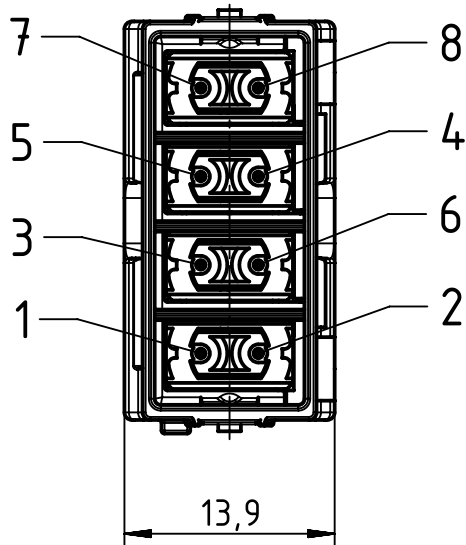

1 2 3 4 5 6

A

wiring acc. EIA/TIA 568A
view from termination side

brown	8•	•7	white/brown
blue	6•	•5	white/blue
orange	4•	•3	white/orange
green	2•	•1	white/green

wiring acc. EIA/TIA 568B
view from termination side

brown	8•	•7	white/brown
blue	4•	•5	white/blue
green	6•	•3	white/green
orange	2•	•1	white/orange

B

C

D

Male contact		
Part number	Wire gauge	
	mm ²	AWG
09930005576	0,13-0,33mm ²	22-26

	All Dimensions in mm Original Size DIN A4		Scale 2:1	Free size tol.		Ref.	
	All rights reserved Department EL PD		Created by HELLMANN	Inspected by BERGHORN	Standardisation RUETERA	Date 2018-08-21	State Final Release
HARTING Electric GmbH & Co. KG D-32339 Espelkamp		Title Han Gigabit insert M, Cat. 7				Doc-Key / ECM-Nr. 100705922/UGD/000/E 500000138963	
		Type TB	Number 09 14 008 3031			Rev. E	Page 1/1