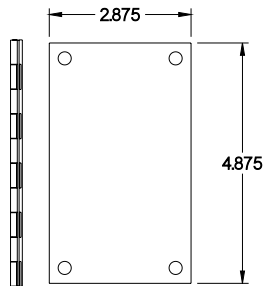

PART No. 1414N4PHS16C4

for more information visit
www.hammfg.com

Data subject to change without notice

TOP VIEW

ISOMETRIC VIEW

BACK VIEW

LEFT SIDE VIEW

FRONT VIEW

RIGHT SIDE VIEW

INNER PANEL

BOTTOM VIEW