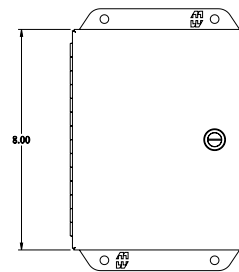

PART No. EJ863SS

for more information visit
www.hammfg.com

Data subject to change without notice

Isometric drawing Not to Scale

ISOMETRIC VIEW

TOP VIEW

INNER PANEL

BACK VIEW

SIDE VIEW

FRONT VIEW

SIDE VIEW

BOTTOM VIEW