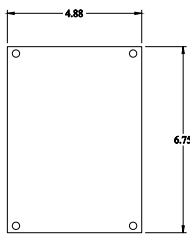

PART No. EJ863SS

for more information visit
www.hammfg.com

Data subject to change without notice

Isometric drawing Not to Scale

ISOMETRIC VIEW

TOP VIEW

INNER PANEL

BACK VIEW

SIDE VIEW

FRONT VIEW

SIDE VIEW

BOTTOM VIEW