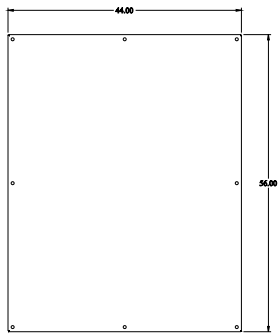

 **PART No. 1422N4SSB12F**
for more information visit
www.hammg.com
Data subject to change without notice
Isometric drawing Not to Scale

INNER PANEL

BACK VIEW

SIDE VIEW

TOP VIEW

FRONT VIEW

SIDE VIEW

BOTTOM VIEW

ISOMETRIC VIEW