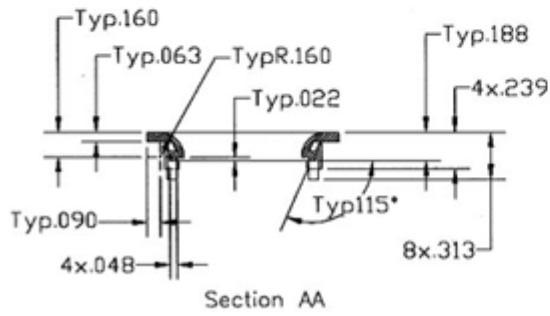

BEZEL LENS DRAWING "610210"

Rev.	Description	Date	By
	Tolerance Except as noted	Drawn By A-D	PRD Products, Inc. 1217 Laurel Avenue St. Paul, MN 55104 612.645.9428
	Fract. $\pm 1/64^*$ 2Pic Dec $\pm 0.01^*$ 3Pic Dec $\pm 0.005^*$ 4Pic Dec $\pm 0.0005^*$ Angular $\pm .5'$	Date 11/30/97	
		App'd	Title BEZEL, MEDIUM
		Date	Material Black HIPS
Size A	Sheet 1 of 1	Scale 1.25:1	Part No. 6102010