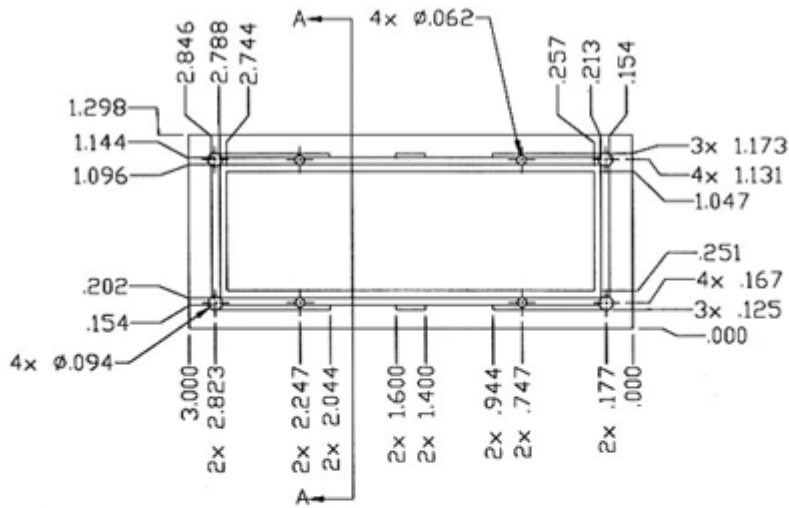

BEZEL LENS DRAWING "610210"

Rev.	Description	Date	By
	Tolerance Except as noted	Drawn By A-D	PRD Products, Inc. 1217 Laurel Avenue St. Paul, MN 55104 612.645.9428
	Fract. $\pm 1/64^*$ 2Pic Dec $\pm 0.01^*$ 3Pic Dec $\pm 0.005^*$ 4Pic Dec $\pm 0.0005^*$ Angular $\pm .5'$	Date 11/30/97	
		App'd	Title BEZEL, MEDIUM
		Date	Material Black HIPS
Size A	Sheet 1 of 1	Scale 1.25:1	Part No. 6102010