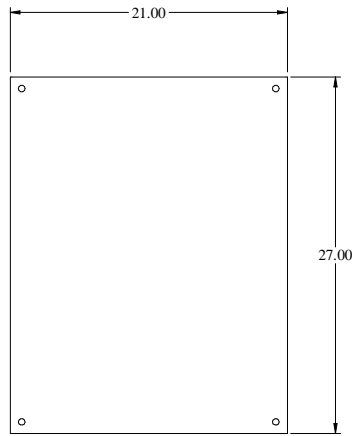

PART No. 1418N4SSK16

for more information visit
www.hamfmg.com

Data subject to change without notice

Isometric drawing Not to Scale

INNER PANEL

BACK VIEW

SIDE VIEW

TOP VIEW

ISOMETRIC VIEW

FRONT VIEW

SIDE VIEW

BOTTOM VIEW