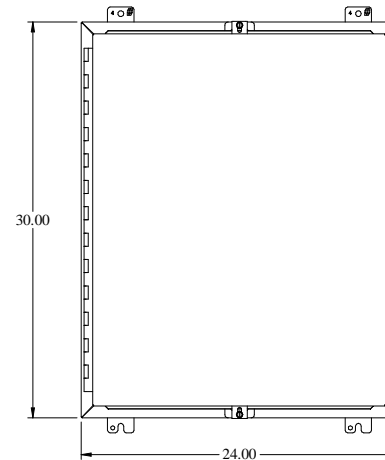

PART No. 1418N4SSK16

for more information visit
www.hamfmg.com

Data subject to change without notice

Isometric drawing Not to Scale

INNER PANEL

BACK VIEW

SIDE VIEW

TOP VIEW

ISOMETRIC VIEW

FRONT VIEW

SIDE VIEW

BOTTOM VIEW