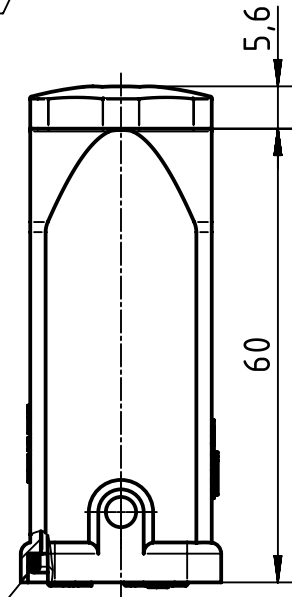

# block diagram

ambient temperature: -40 to 70° celsius

	All rights reserved Department EL PD - DE	All Dimensions in mm Original Size DIN A4		Scale 1:1	Free size tol.	Ref.
		Created by WULF	Inspected by STICKFORTH	Standardisation SCHMIDTM	Date 2015-06-01	State Final Release
HARTING Electric GmbH & Co. KG D-32339 Espelkamp		Title Han Brid-Female-C			Doc-Key / ECM-Nr. 100179775/UGD/004/C 500000089645	
		Type TB	Number 09 12 006 2791		Rev. C	Page 1/1