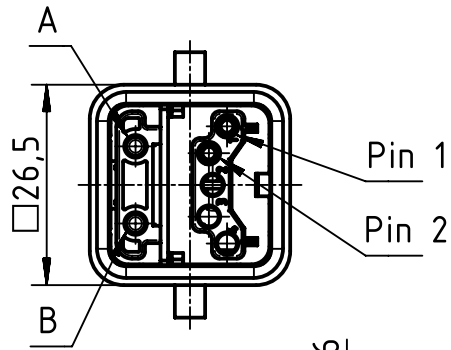

# block diagram

ambient temperature: -40 to 70° celsius

	All rights reserved Department EL PD - DE	All Dimensions in mm Original Size DIN A4		Scale 1:1	Free size tol.	Ref.
		Created by WULF	Inspected by STICKFORTH	Standardisation SCHMIDTM	Date 2015-06-01	State Final Release
HARTING Electric GmbH & Co. KG D-32339 Espelkamp		Title Han Brid-Female-C			Doc-Key / ECM-Nr. 100179775/UGD/004/C 500000089645	
		Type TB	Number 09 12 006 2791		Rev. C	Page 1/1