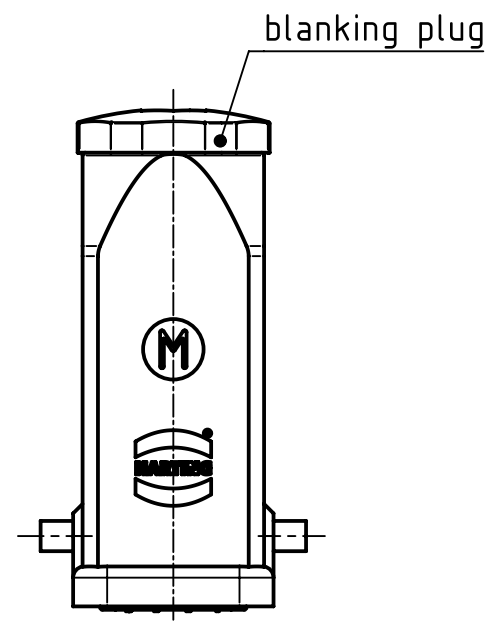

# block diagram

ambient temperature: -40 to 70° celsius

	All rights reserved Department EL PD - DE	All Dimensions in mm Original Size DIN A4		Scale 1:1	Free size tol.	Ref.
		Created by WULF	Inspected by STICKFORTH	Standardisation SCHMIDTM	Date 2015-06-01	State Final Release
HARTING Electric GmbH & Co. KG D-32339 Espelkamp		Title Han Brid-Female-C			Doc-Key / ECM-Nr. 100179775/UGD/004/C 500000089645	
		Type TB	Number 09 12 006 2791		Rev. C	Page 1/1