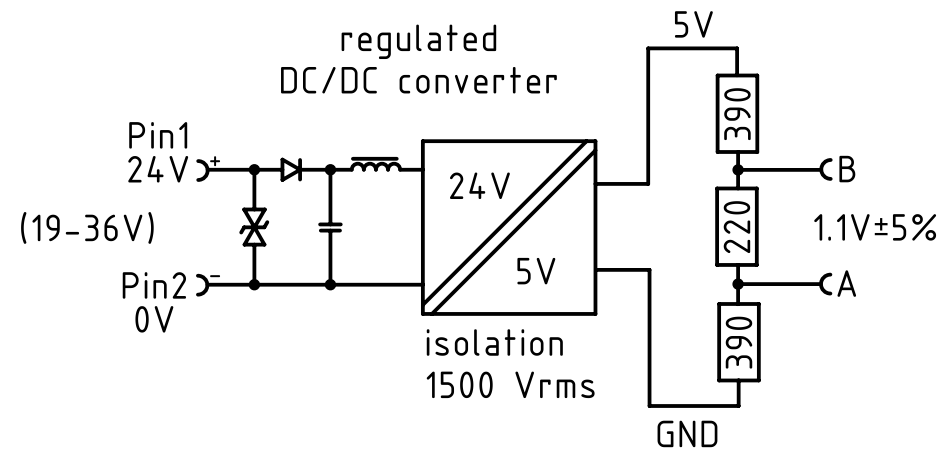

# block diagram

ambient temperature: -40 to 70° celsius

	All rights reserved Department EL PD - DE	All Dimensions in mm Original Size DIN A4		Scale 1:1	Free size tol.	Ref.
		Created by WULF	Inspected by STICKFORTH	Standardisation SCHMIDTM	Date 2015-06-01	State Final Release
HARTING Electric GmbH & Co. KG D-32339 Espelkamp		Title Han Brid-Female-C			Doc-Key / ECM-Nr. 100179775/UGD/004/C 500000089645	
		Type TB	Number 09 12 006 2791		Rev. C	Page 1/1