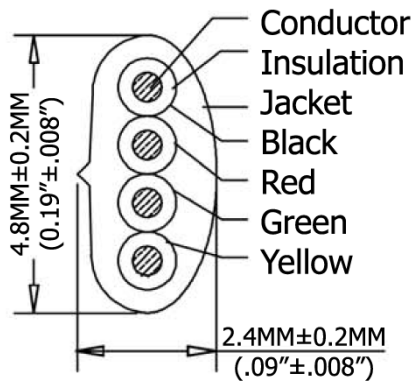

Extended length is with 500g of force

Materials:

- Plug Housing: Polycarbonate, clear
- Plug Terminal: 0.36\"/>

SEC:A-A

TERMINATION:

P1	COLOR
1	BLACK
2	RED
3	GREEN
4	YELLOW

Extended Length ("L2")	Typical Retracted Length ("L1")
144.0 Inches - 165.6 Inches	32.0 Inches
3,657.6MM-4,206.24MM	812.8MM

ITEM NO
AT-C-26-4/4/B-12-OE
 TITLE NON-UL 26AWG (0.16/7)*4C, O.D.: 2.4*4.8MM
 Single Plug, 50µ" of contact plating, BLACK

ASSMANN
 Electronics, Inc.
 1840 W. Drake Drive, Suite 101 - Tempe, AZ 85283
 Toll Free: 1-877-277-6266 Email: info@usa-assmann.com