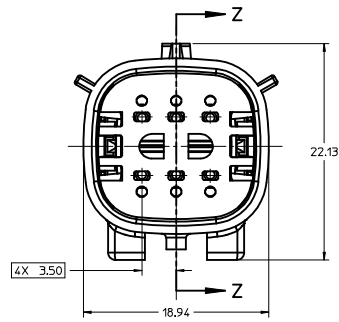

KEY CONFIGURATIONS

KEY A

KEY B

KEY C

KEY D

REVISED DEC NO. 01/2016-1297 DRAWN BY AB CHKD: APPR: JDENGOZ 2016/03/07 REVISION DESCRIPTION	GENERAL TOLERANCES (UNLESS SPECIFIED)		DIMENSION STYLE MM ONLY	SCALE 4:1	DESIGN UNITS METRIC	THIRD ANGLE PROJECTION	
	∇=0 4 PLACES ± --- ± --- ∇=0 3 PLACES ± --- ± --- ∇=0 2 PLACES ± 0.10 ± --- ∇=0 1 PLACE ± 0.3 ± --- 0 PLACE ± ±	mm INCH	DRAWN BY MDICK DATE 2011/07/22	CHECKED BY MDICK DATE 2011/12/19	TITLE MX150 2X3 BLADE SEALED ASSEMBLY MAT SEAL		
	ANGULAR ± 3 ° DRAFT WHERE APPLICABLE MUST REMAIN WITHIN DIMENSIONS		MATERIAL NO. SEE BOM	DOCUMENT NO. SD-33482-061		SHEET NO. 2 OF 9	
	SIZE D THIS DRAWING CONTAINS INFORMATION THAT IS PROPRIETARY TO MOLEX INCORPORATED AND SHOULD NOT BE USED WITHOUT WRITTEN PERMISSION						

BLADE SEALED ASSEMBLY

OPTIONAL LASER MARKING ON THIS SURFACE SEE NOTE 3g

Partial X-X
SCALE 4:1

PRIMARY LOCK REINFORCEMENT (PLR) SHOWN
IN PRE-STAGED POSITION
SECTION Z-Z

PRIMARY LOCK REINFORCEMENT (PLR) SHOWN
IN FINAL-LOCK POSITION
SECTION Y-Y

CHARTED DIMENSIONS	
CONFIGURATION	A
MX150 2X3 BLADE SEALED ASSEMBLY - STANDARD	53.85
MX150 2X3 BLADE SEALED ASSEMBLY - LENGTHENED	55.85

REVISED IEC NO. UAU2016-1297 DRAWN BY CHYK APPR: JDENG02 2016/03/07 2016/03/07 AB	QUALITY SYMBOLS	GENERAL TOLERANCES (UNLESS SPECIFIED)	DIMENSION STYLE	SCALE	DESIGN UNITS	THIRD ANGLE PROJECTION	
	∇=0 ∇=0 ∇=0	mm INCH 4 PLACES ± --- ± --- 3 PLACES ± --- ± --- 2 PLACES ± 0.10 ± --- 1 PLACE ± 0.3 ± --- 0 PLACE ± ±	MM ONLY	4:1	METRIC	DRAWN BY DATE MDICK 2011/07/22 CHECKED BY DATE MDICK 2011/12/19 APPROVED BY DATE	MX150 2X3 BLADE SEALED ASSEMBLY MAT SEAL molex
	ANGULAR ± 3 ° DRAFT WHERE APPLICABLE MUST REMAIN WITHIN DIMENSIONS	MATERIAL NO.	DOCUMENT NO.	SHEET NO.			
	SEE BOM SD-33482-061 3 OF 9	THIS DRAWING CONTAINS INFORMATION THAT IS PROPRIETARY TO MOLEX INCORPORATED AND SHOULD NOT BE USED WITHOUT WRITTEN PERMISSION					