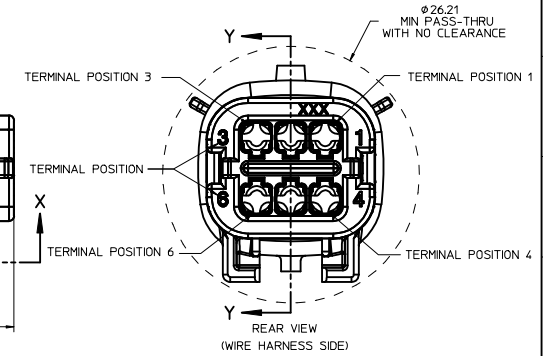

KEY CONFIGURATIONS

KEY A

KEY B

KEY C

KEY D

REVISED DEC NO. 01/2016-1297 DRAWN BY AB CHKD: APPR: JDENGOZ 2016/03/07 REVISION DESCRIPTION	GENERAL TOLERANCES (UNLESS SPECIFIED)		DIMENSION STYLE MM ONLY	SCALE 4:1	DESIGN UNITS METRIC	THIRD ANGLE PROJECTION	
	∇=0 4 PLACES ± --- ± --- ∇=0 3 PLACES ± --- ± --- ∇=0 2 PLACES ± 0.10 ± --- ∇=0 1 PLACE ± 0.3 ± --- 0 PLACE ± ±	mm INCH	DRAWN BY MDICK DATE 2011/07/22	CHECKED BY MDICK DATE 2011/12/19	TITLE MX150 2X3 BLADE SEALED ASSEMBLY MAT SEAL		
	ANGULAR ± 3 ° DRAFT WHERE APPLICABLE MUST REMAIN WITHIN DIMENSIONS		MATERIAL NO. SEE BOM	DOCUMENT NO. SD-33482-061		SHEET NO. 2 OF 9	
	SIZE D THIS DRAWING CONTAINS INFORMATION THAT IS PROPRIETARY TO MOLEX INCORPORATED AND SHOULD NOT BE USED WITHOUT WRITTEN PERMISSION						

BLADE SEALED ASSEMBLY

OPTIONAL LASER MARKING ON THIS SURFACE SEE NOTE 3g

Partial X-X
SCALE 4:1

PRIMARY LOCK REINFORCEMENT (PLR) SHOWN
IN PRE-STAGED POSITION
SECTION Z-Z

PRIMARY LOCK REINFORCEMENT (PLR) SHOWN
IN FINAL-LOCK POSITION
SECTION Y-Y