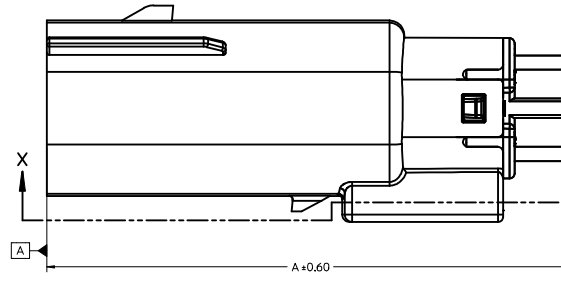

BLADE SEALED ASSEMBLY

OPTIONAL LASER MARKING ON THIS SURFACE SEE NOTE 3g

Partial X-X
SCALE 4:1