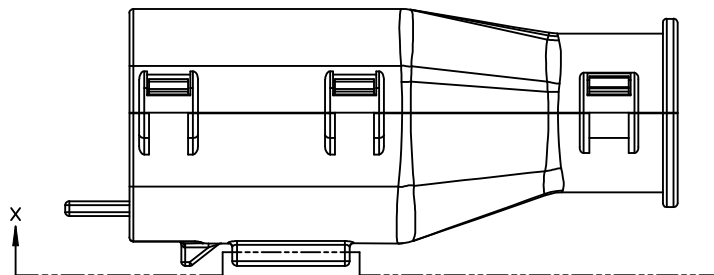

20 19 18 17 16 15 14 13 12 11 10 9 8 7 6 5 4 3 2 1

BACKSHELL
THE VIEWS ON THIS SHEET ARE
IN THE CLOSED UN-ASSEMBLED POSITION

Partial X-X
SCALE 4:1

REVISED IEC NO. UAU2016-1297 DRAWN BY CHKD: APPR: JDENG02 2016/03/07 2016/03/07 DESCRIPTION	QUALITY SYMBOLS	GENERAL TOLERANCES (UNLESS SPECIFIED)	DIMENSION STYLE	SCALE	DESIGN UNITS	THIRD ANGLE PROJECTION
	∇=0 ∇=0 ∇=0	mm INCH 4 PLACES ± --- ± --- 3 PLACES ± --- ± --- 2 PLACES ± 0.10 ± --- 1 PLACE ± 0.3 ± --- 0 PLACE ± ±	MM ONLY	4:1	METRIC	DRAWN BY DATE MD LCK 2011/07/22 CHECKED BY DATE MD LCK 2011/12/19 APPROVED BY DATE
	ANGULAR ± 3 ° DRAFT WHERE APPLICABLE MUST REMAIN WITHIN DIMENSIONS	MATERIAL NO.	DOCUMENT NO.	TITLE MX150 2X3 BLADE SEALED ASSEMBLY MAT SEAL molex		
	SIZE D THIS DRAWING CONTAINS INFORMATION THAT IS PROPRIETARY TO MOLEX INCORPORATED AND SHOULD NOT BE USED WITHOUT WRITTEN PERMISSION	SEE BOM	SD-33482-061	SHEET NO. 6 OF 9		

19 18 17 16 15 14 13 12 11 10 9 8 7 6 5 4 3 2 1