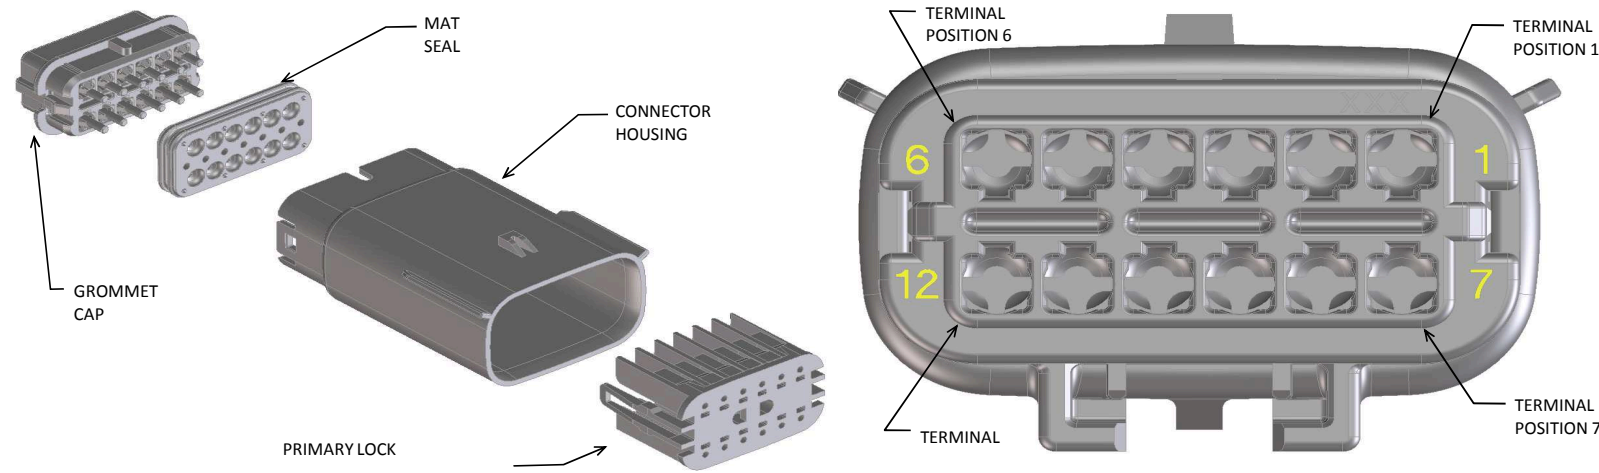

MX150 2X6 BLADE SEALED ASSY MAT SEAL
BOM AND PIN OUT SHEET

ABBREVIATION	DESCRIPTION	COLOR	MATERIAL
A-BLK	HOUSING, KEYING OPTION A	BLACK	SPS/NYLON GF20
B-LG	HOUSING, KEYING OPTION B	LIGHT GRAY	SPS/NYLON GF20
C-BR	HOUSING, KEYING OPTION C	BROWN	SPS/NYLON GF20
D-GR	HOUSING, KEYING OPTION D	GREEN	SPS/NYLON GF20
A-YL	HOUSING, KEYING OPTION A	YELLOW	SPS/NYLON GF20
C-DG	HOUSING, KEYING OPTION C	DARK GRAY	SPS/NYLON GF20
D-SG	HOUSING, KEYING OPTION D	STONE GRAY	SPS/NYLON GF20
GCP	GROMMET CAP (PLUGGED)	BLACK	SPS/NYLON GF20
PLR	PLR	NATURAL	SPS/NYLON GF20
M-R	MAT SEAL	RUST RED	INHERENTLY LUBRICATED SILICONE
M-B	MAT SEAL	ROYAL BLUE	INHERENTLY LUBRICATED SILICONE

FOR ADDITIONAL INFORMATION SEE SD-33482-0001