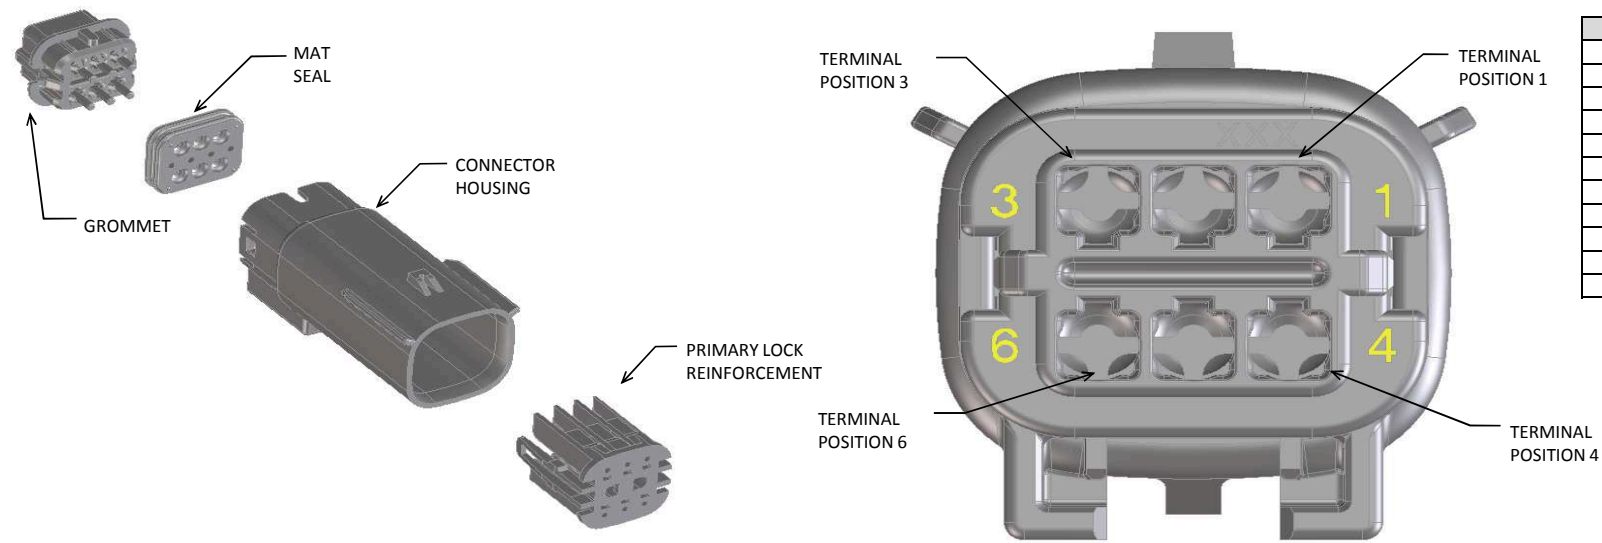

MX150 2X3 BLADE SEALED ASSEMBLY MAT SEAL
BOM AND PIN OUT SHEET

ABBREVIATION	DESCRIPTION	COLOR	MATERIAL
A-BLK	HOUSING, KEYING OPTION A	BLACK	SPS/NYLON GF20
B-LG	HOUSING, KEYING OPTION B	LIGHT GRAY	SPS/NYLON GF20
C-BR	HOUSING, KEYING OPTION C	BROWN	SPS/NYLON GF20
D-GR	HOUSING, KEYING OPTION D	GREEN	SPS/NYLON GF20
C-DG	HOUSING, KEYING OPTION C	DARK GRAY	SPS/NYLON GF20
D-SG	HOUSING, KEYING OPTION D	STONE GRAY	SPS/NYLON GF20
A-YW	HOUSING, KEYING OPTION A	YELLOW	SPS/NYLON GF20
GC	GROMMET CAP (STANDARD)	BLACK	SPS/NYLON GF20
GCL	GROMMET CAP (LENGTHENED)	BLACK	SPS/NYLON GF20
PLR	PLR	NATURAL	SPS/NYLON GF20
M	MAT SEAL	ROYAL BLUE	INHERENTLY LUBRICATED SILICONE

FOR ADDITIONAL INFORMATION SEE SD-33482-0001