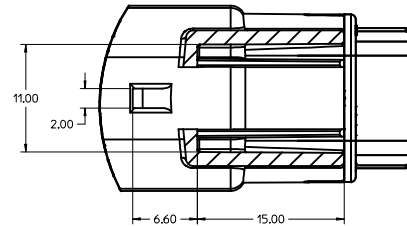

KEY CONFIGURATIONS

KEY A

KEY B

KEY C

KEY D

REVISED DEC NO. 01/2016-1297 DRAWN BY AB CHKD: APPR: JDENGOZ 2016/03/07 REVISION DESCRIPTION	GENERAL TOLERANCES (UNLESS SPECIFIED)		DIMENSION STYLE MM ONLY	SCALE 4:1	DESIGN UNITS METRIC	THIRD ANGLE PROJECTION	
	∇=0 4 PLACES ± --- ± --- ∇=0 3 PLACES ± --- ± --- ∇=0 2 PLACES ± 0.10 ± --- ∇=0 1 PLACE ± 0.3 ± --- 0 PLACE ± ±	mm INCH	DRAWN BY MDICK DATE 2011/07/22	CHECKED BY MDICK DATE 2011/12/19	TITLE MX150 2X3 BLADE SEALED ASSEMBLY MAT SEAL		
	ANGULAR ± 3 ° DRAFT WHERE APPLICABLE MUST REMAIN WITHIN DIMENSIONS		MATERIAL NO. SEE BOM	DOCUMENT NO. SD-33482-061		SHEET NO. 2 OF 9	
	SIZE D THIS DRAWING CONTAINS INFORMATION THAT IS PROPRIETARY TO MOLEX INCORPORATED AND SHOULD NOT BE USED WITHOUT WRITTEN PERMISSION						

BLADE SEALED ASSEMBLY

OPTIONAL LASER MARKING ON THIS SURFACE SEE NOTE 3g

Partial X-X
SCALE 4:1

PRIMARY LOCK REINFORCEMENT (PLR) SHOWN
IN PRE-STAGED POSITION
SECTION Z-Z

PRIMARY LOCK REINFORCEMENT (PLR) SHOWN
IN FINAL-LOCK POSITION
SECTION Y-Y

CHARTED DIMENSIONS	
CONFIGURATION	A
MX150 2X3 BLADE SEALED ASSEMBLY - STANDARD	53.85
MX150 2X3 BLADE SEALED ASSEMBLY - LENGTHENED	55.85

REVISED IEC NO. UAU2016-1297 DRAWN BY CHYK APPR: JDENG02 2016/03/07 2016/03/07 AB	QUALITY SYMBOLS	GENERAL TOLERANCES (UNLESS SPECIFIED)	DIMENSION STYLE	SCALE	DESIGN UNITS	THIRD ANGLE PROJECTION	
	∇=0 ∇=0 ∇=0	mm INCH 4 PLACES ± --- ± --- 3 PLACES ± --- ± --- 2 PLACES ± 0.10 ± --- 1 PLACE ± 0.3 ± --- 0 PLACE ± ±	MM ONLY	4:1	METRIC	DRAWN BY DATE MDICK 2011/07/22 CHECKED BY DATE MDICK 2011/12/19 APPROVED BY DATE	MX150 2X3 BLADE SEALED ASSEMBLY MAT SEAL molex
	ANGULAR ± 3 ° DRAFT WHERE APPLICABLE MUST REMAIN WITHIN DIMENSIONS	MATERIAL NO.	DOCUMENT NO.	SHEET NO.			
	SEE BOM SD-33482-061 3 OF 9	THIS DRAWING CONTAINS INFORMATION THAT IS PROPRIETARY TO MOLEX INCORPORATED AND SHOULD NOT BE USED WITHOUT WRITTEN PERMISSION					