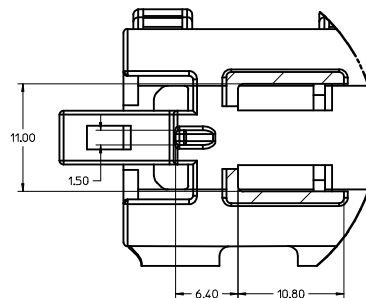

20 19 18 17 16 15 14 13 12 11 10 9 8 7 6 5 4 3 2 1

BACKSHELL
THE VIEWS ON THIS SHEET ARE
IN THE CLOSED UN-ASSEMBLED POSITION

Partial X-X
SCALE 4:1

REVISED IEC NO. UAU2016-1297 DRAWN BY CHKD: APPR: JDENG02 2016/03/07 2016/03/07 DESCRIPTION	QUALITY SYMBOLS	GENERAL TOLERANCES (UNLESS SPECIFIED)	DIMENSION STYLE	SCALE	DESIGN UNITS	THIRD ANGLE PROJECTION
	∇=0 ∇=0 ∇=0	mm INCH 4 PLACES ± --- ± --- 3 PLACES ± --- ± --- 2 PLACES ± 0.10 ± --- 1 PLACE ± 0.3 ± --- 0 PLACE ± ±	MM ONLY	4:1	METRIC	DRAWN BY DATE MD LCK 2011/07/22 CHECKED BY DATE MD LCK 2011/12/19 APPROVED BY DATE
	ANGULAR ± 3 ° DRAFT WHERE APPLICABLE MUST REMAIN WITHIN DIMENSIONS	MATERIAL NO.	DOCUMENT NO.	TITLE MX150 2X3 BLADE SEALED ASSEMBLY MAT SEAL molex		
	SIZE D THIS DRAWING CONTAINS INFORMATION THAT IS PROPRIETARY TO MOLEX INCORPORATED AND SHOULD NOT BE USED WITHOUT WRITTEN PERMISSION	SEE BOM	SD-33482-061	SHEET NO. 6 OF 9		

19 18 17 16 15 14 13 12 11 10 9 8 7 6 5 4 3 2 1