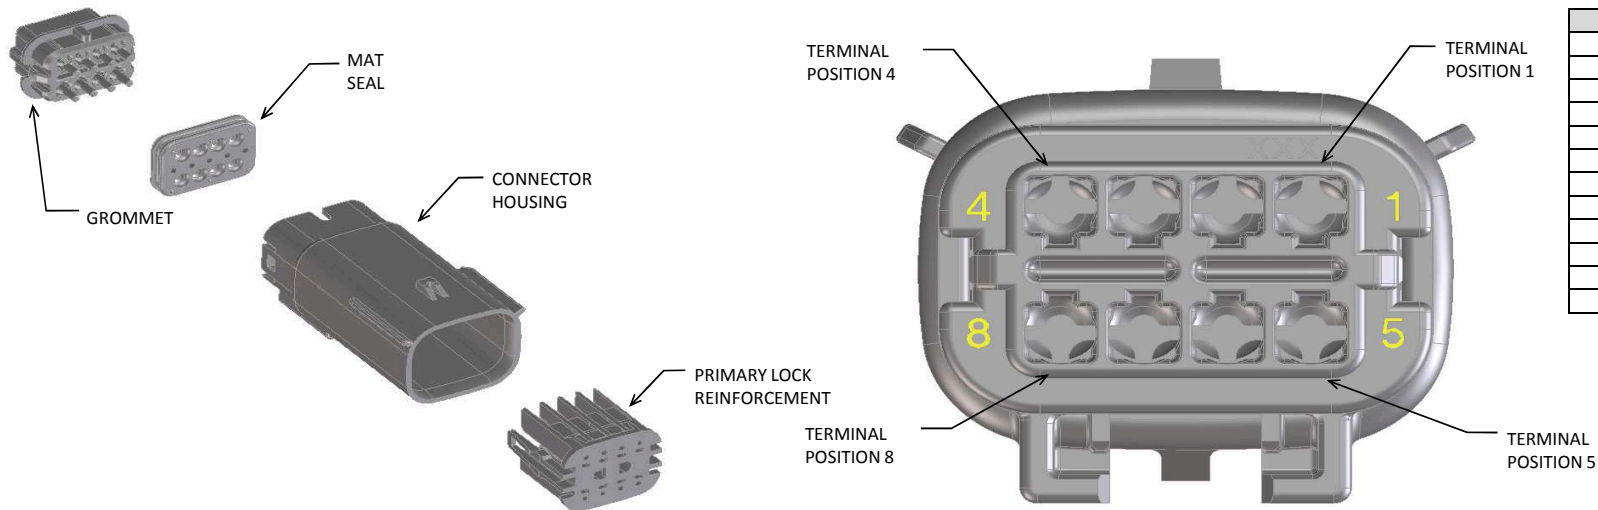

MX150 2X4 BLADE SEALED ASSEMBLY MAT SEAL
BOM AND PIN OUT SHEET

ABBREVIATION	DESCRIPTION	COLOR	MATERIAL
A-BLK	HOUSING, KEYING OPTION A	BLACK	SPS/NYLON GF20
B-LG	HOUSING, KEYING OPTION B	LIGHT GRAY	SPS/NYLON GF20
C-BR	HOUSING, KEYING OPTION C	BROWN	SPS/NYLON GF20
D-GR	HOUSING, KEYING OPTION D	GREEN	SPS/NYLON GF20
C-DG	HOUSING, KEYING OPTION C	DARK GRAY	SPS/NYLON GF20
D-SG	HOUSING, KEYING OPTION D	STONE GRAY	SPS/NYLON GF20
A-YW	HOUSING, KEYING OPTION A	YELLOW	SPS/NYLON GF20
GCP	GROMMET CAP (PLUGGED)	BLACK	SPS/NYLON GF20
GCO	GROMMET CAP (OPEN)	BLACK	SPS/NYLON GF20
PLR	PLR	NATURAL	SPS/NYLON GF20
M-R	MAT SEAL	RUST RED	INHERENTLY LUBRICATED SILICONE
M-B	MAT SEAL	ROYAL BLUE	INHERENTLY LUBRICATED SILICONE

FOR ADDITIONAL INFORMATION SEE SD-33482-0001