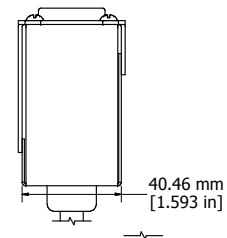

ISOMETRIC VIEW

ASSEMBLY - VIEW FROM SIDE

1582H6**S**
Finish - Front - Black Painted Steel
Back - Black Painted Steel
Rated - 125 VAC, 60 Hz, 15 Amps
Approvals - CSA Certified Standards C22.2 (No. 21-95, 42-99)
- CSA No. 8-M1986
Surge Specs - 780 Joules, 54000 Amps Transient Current
- Protection in 3 AC Modes (L-N, N-G, L-G)
Colours & Cord Length
1582H6C1SBK - Black w/ 6' Foot Twist Power Cord (NEMA L5-15P)
1582H6C1S - ASA 61 Grey w/ 6' Foot Twist Power Cord (NEMA L5-15P)
1582H6D1SBK - Black w/ 15' Foot Twist Power Cord (NEMA L5-15P)
1582H6D1S - ASA 61 Grey w/ 15' Foot Twist Power Cord (NEMA L5-15P)