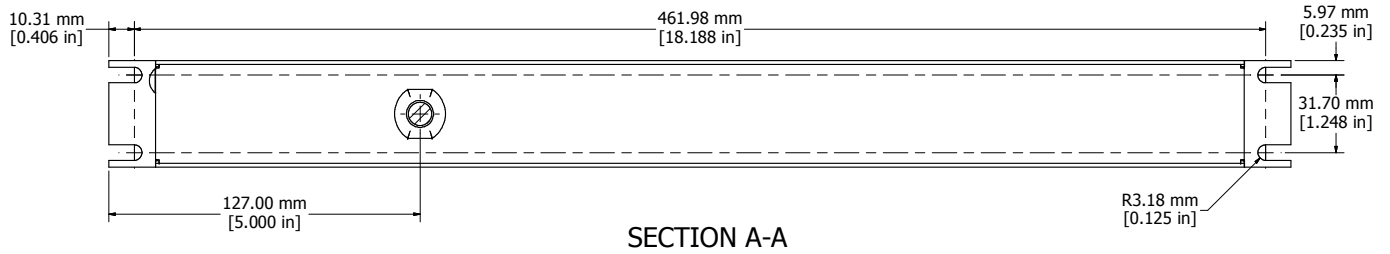

ISOMETRIC VIEW

ASSEMBLY - VIEW FROM SIDE

1582H6**S**
Finish - Front - Black Painted Steel
Back - Black Painted Steel
Rated - 125 VAC, 60 Hz, 15 Amps
Approvals - CSA Certified Standards C22.2 (No. 21-95, 42-99)
- CSA No. 8-M1986
Surge Specs - 780 Joules, 54000 Amps Transient Current
- Protection in 3 AC Modes (L-N, N-G, L-G)
Colours & Cord Length
1582H6C1SBK - Black w/ 6' Foot Twist Power Cord (NEMA L5-15P)
1582H6C1S - ASA 61 Grey w/ 6' Foot Twist Power Cord (NEMA L5-15P)
1582H6D1SBK - Black w/ 15' Foot Twist Power Cord (NEMA L5-15P)
1582H6D1S - ASA 61 Grey w/ 15' Foot Twist Power Cord (NEMA L5-15P)