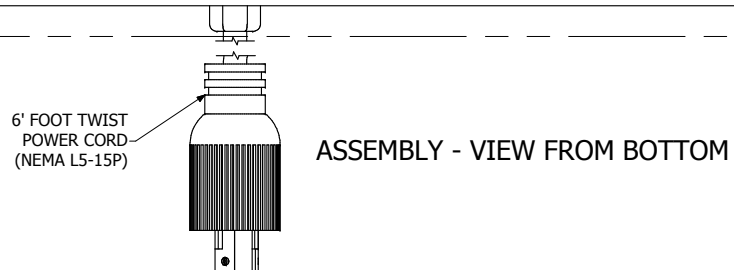

ISOMETRIC VIEW

ASSEMBLY - VIEW FROM SIDE

1582H6**S**
Finish - Front - Black Painted Steel
Back - Black Painted Steel
Rated - 125 VAC, 60 Hz, 15 Amps
Approvals - CSA Certified Standards C22.2 (No. 21-95, 42-99)
- CSA No. 8-M1986
Surge Specs - 780 Joules, 54000 Amps Transient Current
- Protection in 3 AC Modes (L-N, N-G, L-G)
Colours & Cord Length
1582H6C1SBK - Black w/ 6' Foot Twist Power Cord (NEMA L5-15P)
1582H6C1S - ASA 61 Grey w/ 6' Foot Twist Power Cord (NEMA L5-15P)
1582H6D1SBK - Black w/ 15' Foot Twist Power Cord (NEMA L5-15P)
1582H6D1S - ASA 61 Grey w/ 15' Foot Twist Power Cord (NEMA L5-15P)