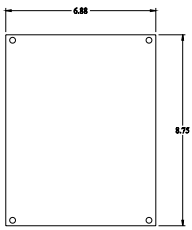

PART No. EJ1084

for more information visit
www.hammfg.com

Data subject to change without notice

Isometric drawing Not to Scale

TOP VIEW

ISOMETRIC VIEW

INNER PANEL

BACK VIEW

SIDE VIEW

FRONT VIEW

SIDE VIEW

BOTTOM VIEW