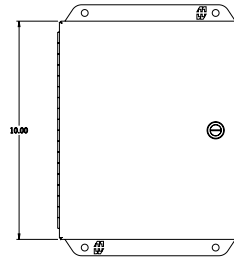

PART No. EJ1084

for more information visit
www.hammfg.com

Data subject to change without notice

Isometric drawing Not to Scale

TOP VIEW

ISOMETRIC VIEW

INNER PANEL

BACK VIEW

SIDE VIEW

FRONT VIEW

SIDE VIEW

BOTTOM VIEW