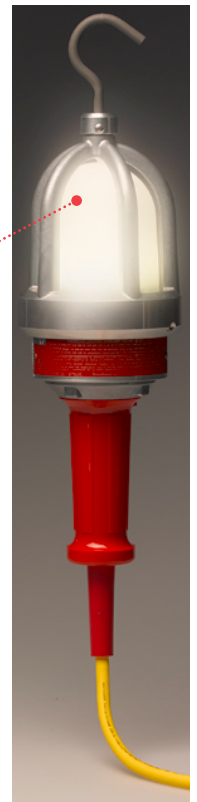

Woodhead® Haztex® High-Output LED Haz-Duty Light

molex®

Developed for harsh environments where uptime and safety are critical, the Woodhead® Haztex® High-Output LED Haz-Duty Light utilizes an integral LED light engine to provide unmatched durability and light output in a portable hazardous-location rated fixture

Features and Benefits

Integral LED Light Engine

Delivers extreme durability for use in the most hazardous of conditions. Eliminates any chance for failure as the light source cannot be unscrewed or unmated

High-Output LED

Provides 15% more luminosity and ten times more lamp life than a 100W incandescent bulb.

20W Power Consumption

Reduces power-infrastructure costs by requiring smaller generators, smaller wire sizes and fewer receptacles. Generates less heat for more effective usage in environments that are often very hot already

Pre-installed LED

Eliminates the cost and time needed for lamp installation and replacement. Creates a "plug and play" solution for hazardous-environment lighting

Woodhead® Haztex® High-Output
Haz-Duty LED Handlamp
61450

Applications

Industrial – Oil and Gas

- Petrochemical Plant Shut Downs
- Painting and Chipping
- Tank and Vessel Inspections
- Utilities

Product Overview

Integral solid-state LED light engine makes this fixture extremely rugged

High-quality Samsung LED's utilize driverless technology; run on 120VAC

Frosted tempered glass globe helps to diffuse the light and soften "hotspots" typical with some LED fixtures