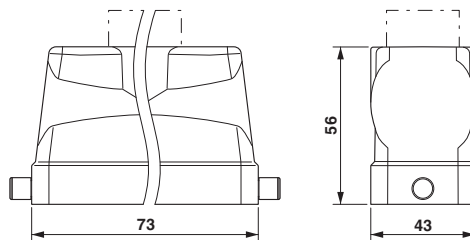

Technical data

Dimensions

Height	56 mm
Width	43 mm
Length	73 mm

Ambient conditions

Schutzart Gehäuse (IP)	IP65
Ambient temperature (operation)	-40 °C ... 125 °C

General

Note	For contact inserts HC-B10, BB18, DD42, M, K8/24
Design	B10
Housing type	Sleeve housings
Locking type	for single locking latch
No. of cable exits	1
Cable exit	Straight
Screw connection	None
Type of the screw connection	1x M20
Housing material	Aluminum die-cast

Cable gland - HC-K-KV-M20(8-13) - 1690626

Plastic screw connection up to 5 bar, thread length: 8 mm, cable diameter: 8 - 13 mm, WAF 24, screw connection: M20

Housing - HC-B 10-TFL-N-O1STM20G - 1460034

Accessories

Cable gland - HC-M-KV-M20(9-13) - 1690561

Metal screw connection up to 5 bar, thread length: 6 mm, cable diameter: 9 - 13 mm, WAF 22, screw connection: M20

Cable gland - HC-M-KV-M20(11-16) - 1645998

Metal screw connection up to 5 bar, thread length: 6 mm, cable diameter: 11 - 16 mm, WAF 27, screw connection: M20

Cable gland - HC-M-KV-M20(1ASI) - 1584017

Metal screw connection for an AS-Interface flat-ribbon conductor, thread type M20

Drawings

Dimensioned drawing

Dimensional drawing