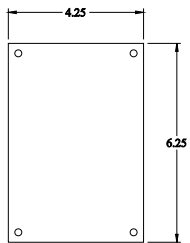

PART No. N1J864

for more information visit
www.hammfg.com

Data subject to change without notice

Isometric drawing Not to Scale

ISOMETRIC VIEW

TOP VIEW

INNER PANEL

BACK VIEW

SIDE VIEW

FRONT VIEW

SIDE VIEW

BOTTOM VIEW