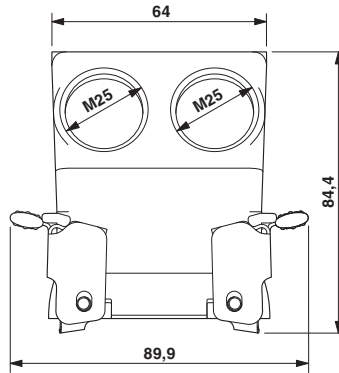

Label - EML (26,5X12)R SR - 0816854

Label, Roll, silver/matt, Unlabeled, Can be labeled with: THERMOMARK ROLL, THERMOMARK X, THERMOMARK S1.1, Mounting type: Adhesive, Lettering field: 26.5 x 12 mm

Housing - DC-B 6-H-80/O2STM25S-M - 1581145

Accessories

Full screw connection

Cable gland - HC-K-KV-M25(11-17) - 1690639

Plastic screw connection up to 5 bar, thread length: 8 mm, cable diameter: 11 - 17 mm, WAF 29, screw connection: M25

Cable gland - HC-K-KV-M20(8-13) - 1690626

Plastic screw connection up to 5 bar, thread length: 8 mm, cable diameter: 8 - 13 mm, WAF 24, screw connection: M20

Seal

Grommet - DC-B 6-A-HD-G - 1602326

DUPLICON, profile gasket for stackable housing, made of conductive EPDM

Drawings

Housing - DC-B 6-H-80/O2STM25S-M - 1581145

Dimensioned drawing

Dimensional drawing