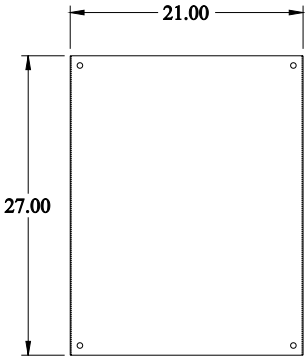

PART No. 1447AE8
 for more information visit
www.hammfg.com
 Data subject to change without notice
 Isometric drawing Not to Scale

ISOMETRIC VIEW

TOP VIEW

INNER PANEL

BACK VIEW

LEFT SIDE VIEW

FRONT VIEW

RIGHT SIDE VIEW

BOTTOM VIEW