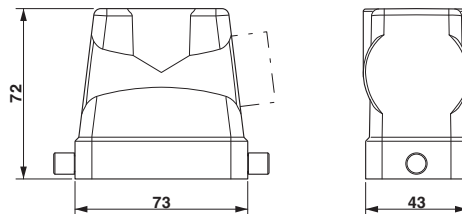

#### Dimensions

Height	72 mm
Width	43 mm
Length	73 mm

### Accessories

Cable gland - HC-M-KV-M32(14-21) - 1690587

Metal screw connection up to 5 bar, thread length: 8 mm, cable diameter: 14 - 21 mm, WAF 34, screw connection: M32

Cable gland - HC-M-KV-M32(19-27) - 1646010

Metal screw connection up to 5 bar, thread length: 8 mm, cable diameter: 19 - 27 mm, WAF 43, screw connection: M32

### Drawings

Dimensioned drawing

Dimensional drawing