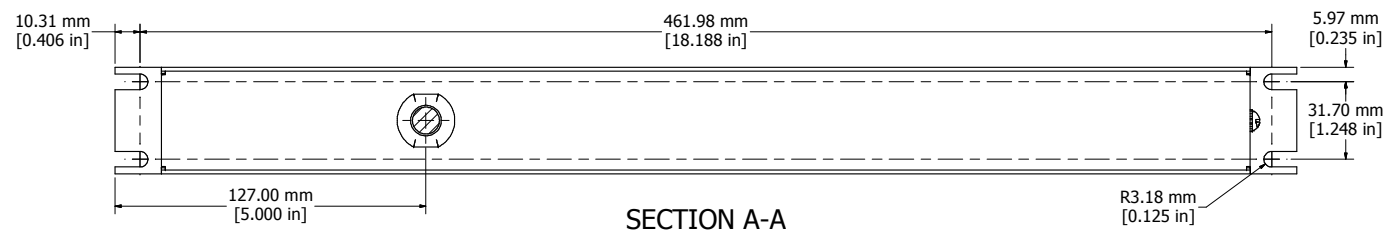

ASSEMBLY - VIEW FROM FRONT

ISOMETRIC VIEW

ASSEMBLY - VIEW FROM SIDE

ASSEMBLY - VIEW FROM BOTTOM

SECTION A-A

<b>1589H8C1BKRF</b>
Finish - Front - Black Painted Steel
Back - Black Painted Steel
Rated - 125 VAC, 60 Hz, 20 Amps
Approvals - CSA Certified Standards C22.2 (No. 21-95, 42-99)
- UL Recognized Standard UL1363
<b>Cord Length</b>
1589H8C1BKRF - 6' Foot Twist Power Cord (NEMA L5-20P)
1589H8D1BKRF - 15' Foot Twist Power Cord (NEMA L5-20P)