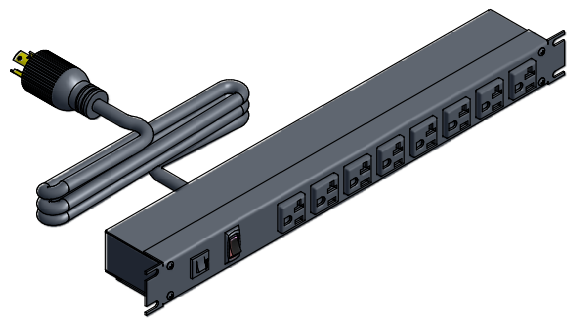

ASSEMBLY - VIEW FROM FRONT

ISOMETRIC VIEW

ASSEMBLY - VIEW FROM SIDE

ASSEMBLY - VIEW FROM BOTTOM

SECTION A-A

<b>1589H8C1BKRF</b>
Finish - Front - Black Painted Steel
Back - Black Painted Steel
Rated - 125 VAC, 60 Hz, 20 Amps
Approvals - CSA Certified Standards C22.2 (No. 21-95, 42-99)
- UL Recognized Standard UL1363
<b>Cord Length</b>
1589H8C1BKRF - 6' Foot Twist Power Cord (NEMA L5-20P)
1589H8D1BKRF - 15' Foot Twist Power Cord (NEMA L5-20P)