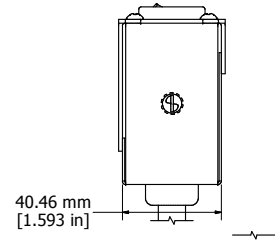

ASSEMBLY - VIEW FROM FRONT

ISOMETRIC VIEW

ASSEMBLY - VIEW FROM SIDE

ASSEMBLY - VIEW FROM BOTTOM

SECTION A-A

<b>1589H8C1BKRF</b>
Finish - Front - Black Painted Steel
Back - Black Painted Steel
Rated - 125 VAC, 60 Hz, 20 Amps
Approvals - CSA Certified Standards C22.2 (No. 21-95, 42-99)
- UL Recognized Standard UL1363
<b>Cord Length</b>
1589H8C1BKRF - 6' Foot Twist Power Cord (NEMA L5-20P)
1589H8D1BKRF - 15' Foot Twist Power Cord (NEMA L5-20P)