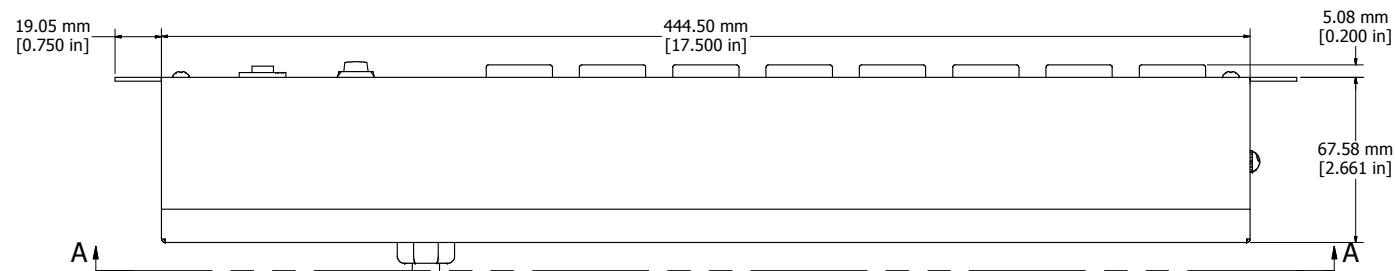

ASSEMBLY - VIEW FROM FRONT

ISOMETRIC VIEW

ASSEMBLY - VIEW FROM SIDE

ASSEMBLY - VIEW FROM BOTTOM

SECTION A-A

<b>1589H8C1BKRF</b>
Finish - Front - Black Painted Steel
Back - Black Painted Steel
Rated - 125 VAC, 60 Hz, 20 Amps
Approvals - CSA Certified Standards C22.2 (No. 21-95, 42-99)
- UL Recognized Standard UL1363
<b>Cord Length</b>
1589H8C1BKRF - 6' Foot Twist Power Cord (NEMA L5-20P)
1589H8D1BKRF - 15' Foot Twist Power Cord (NEMA L5-20P)