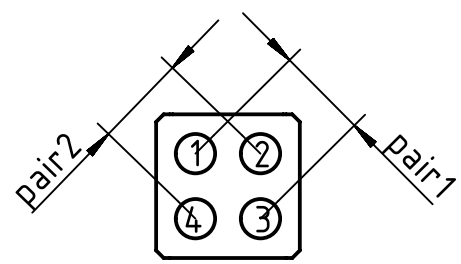

arrangement without cover

pin	10BASE-T 100BASE-TX	color
1	Tx+	white/orange
2	Rx+	white/green
3	Tx-	orange
4	Rx-	green

delivery in partly assembled parts and individual parts

	All Dimensions in mm Original Size DIN A4	Scale 2:1	Free size tol.		Ref.	
	All rights reserved Department EL PD - DE	Created by FINKEV	Inspected by RIEPE	Standardisation TIEMANNA	Date 2015-02-27	State Final Release
Title Han MegaBit contact-F, one entry					Doc-Key / ECM-Nr. 100611393/UGD/002/A 500000084878	
HARTING Electric GmbH & Co. KG D-32339 Espelkamp		Type TB	Number 09 14 008 3121		Rev. A	Page 1/1